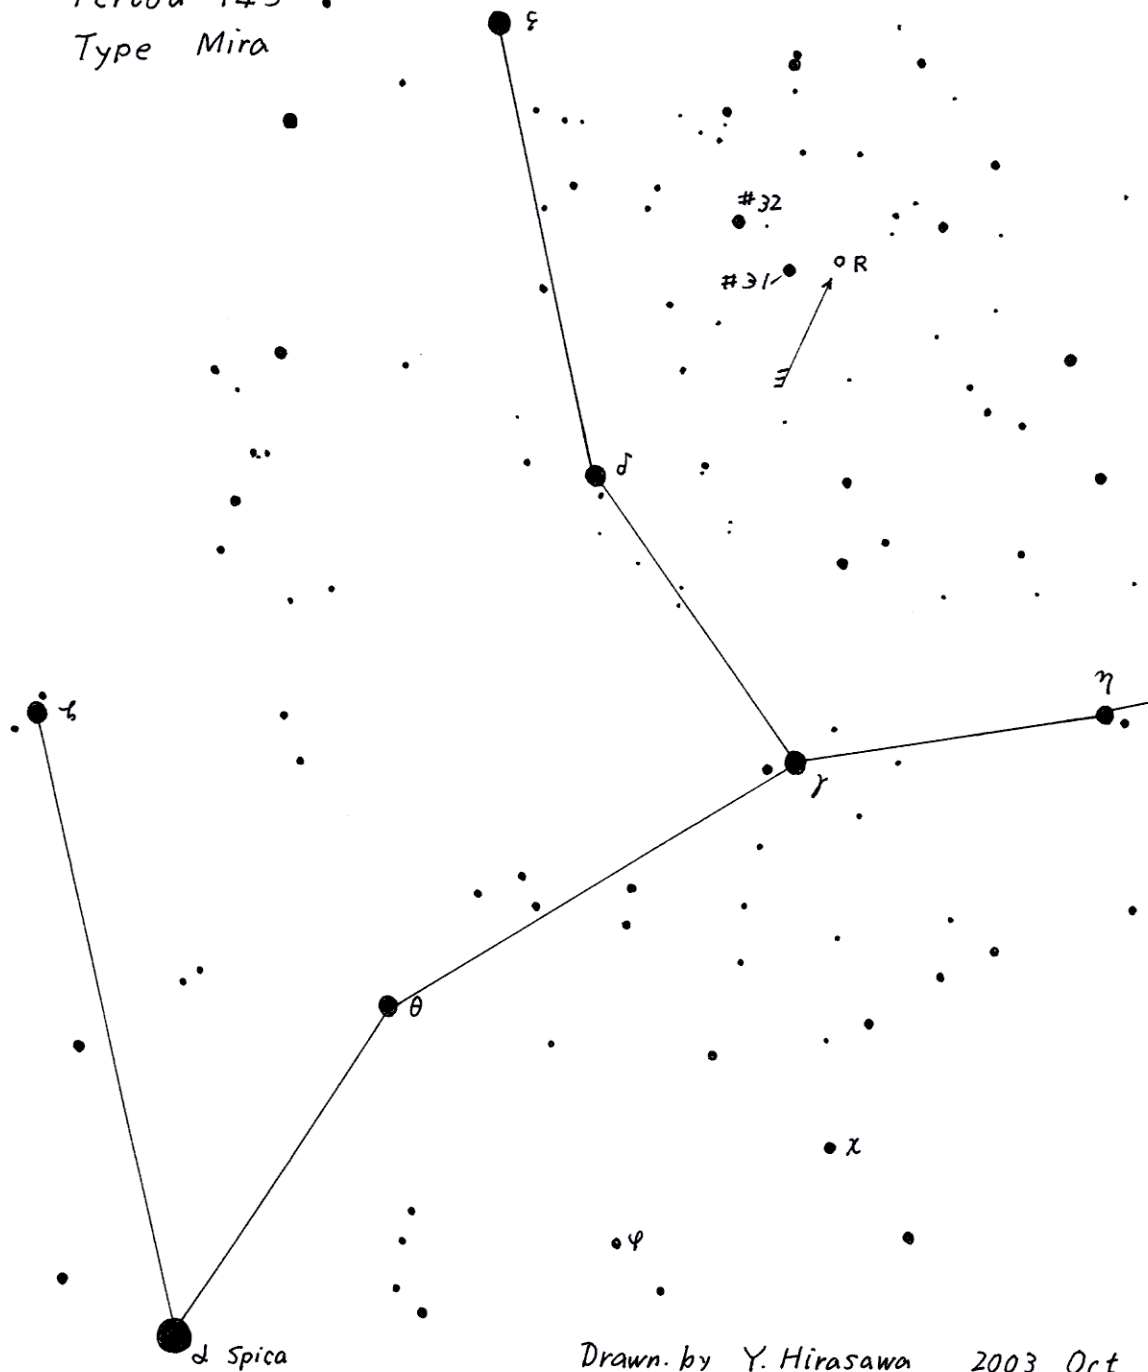

AAVSO (b) Chart

1233+07 R Vir (Virginis)

Magn. 6.9 ~ 11.4

Period 145d.

Type Mira

(2000) 12^h 38^m 30^s +06° 59.2'

Drawn by Y. Hirasawa 2003 Oct