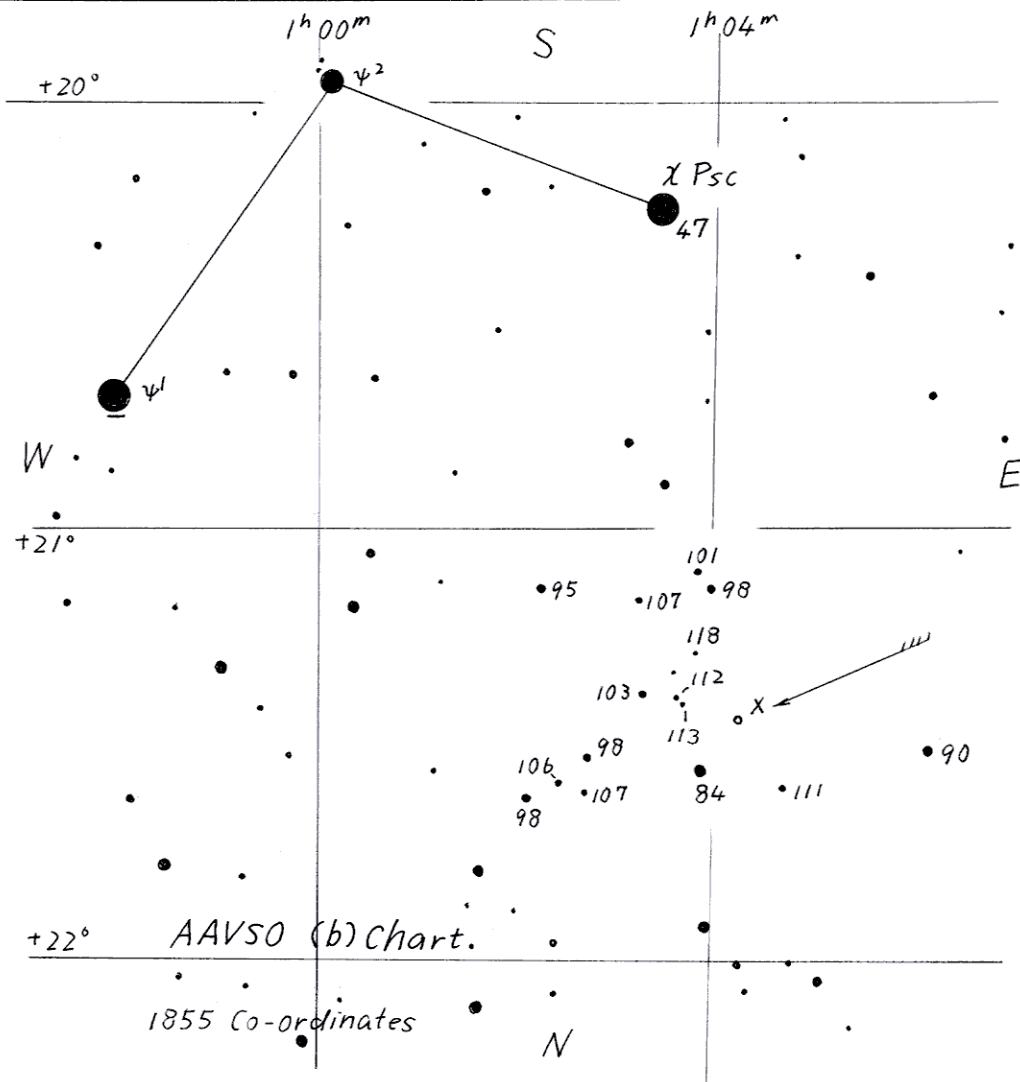

0106+21A X Psc (X Piscium)  
 Magn. 9.8 ~ 15 P  
 Period 352.6 d  
 Type Mira  
 Spec. M6e

(2000) 01<sup>h</sup>12<sup>m</sup>06<sup>s</sup> +22°13.5'

Drawn by Y. Hirasawa 2003 Sep 15