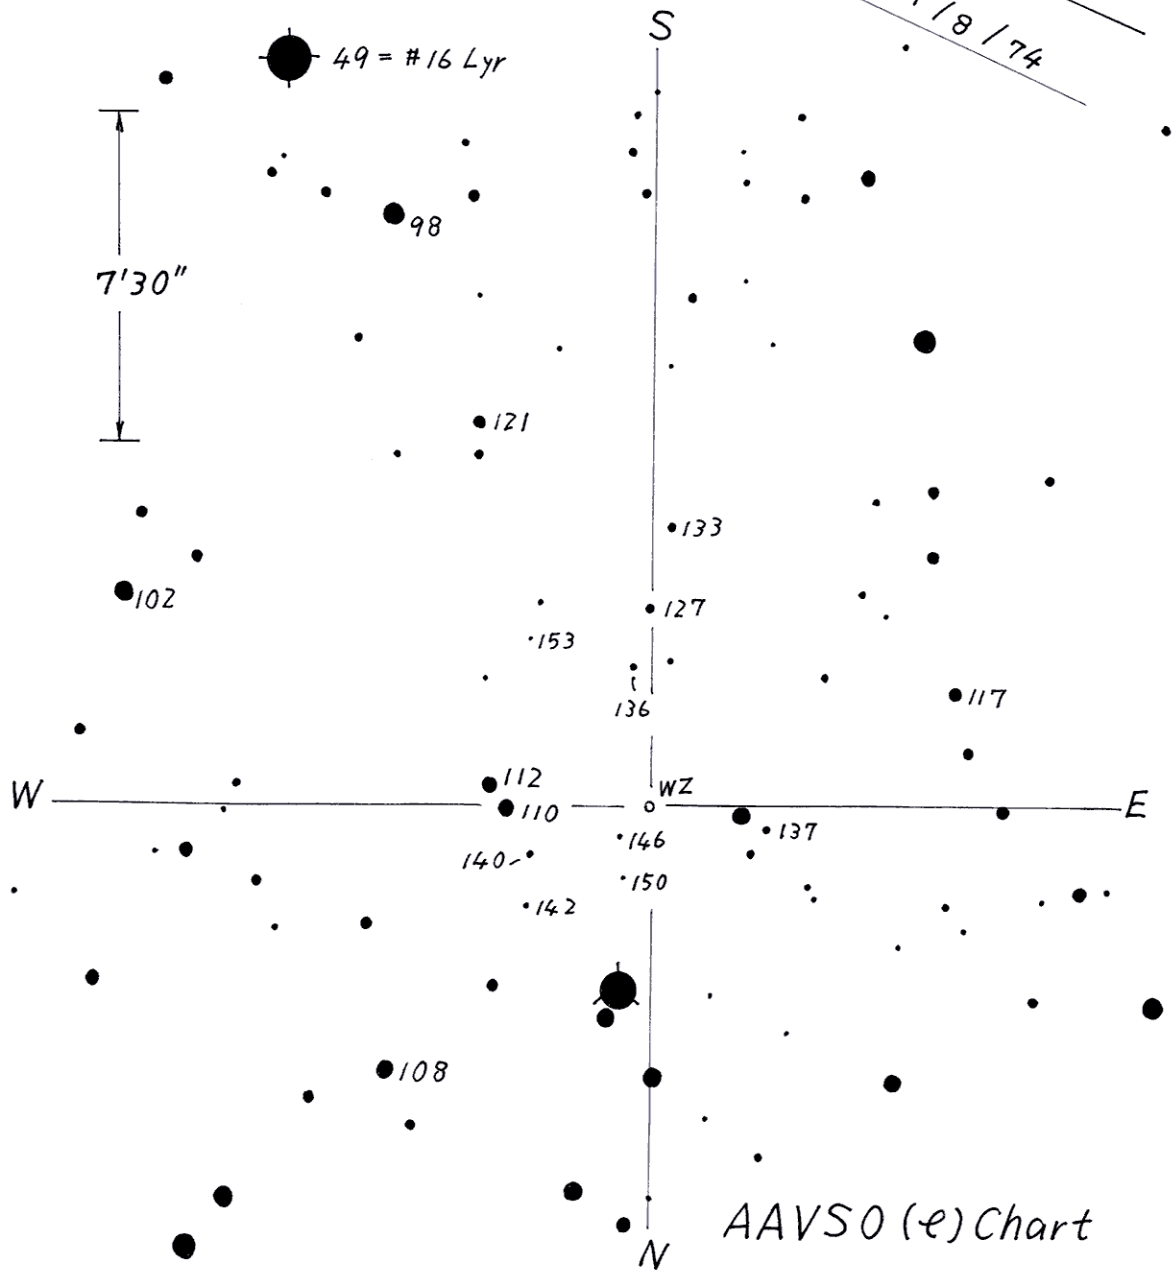

Preliminary Chart

1st ch.

1/8/74

1859+47 WZ Lyr (WZ Lyrae)

Magn. 10.6 ~ 15 P

Period 377 d

Type Mira

Spec. M9e

(2000) 19h02^m15^s + 47°12.8'

Drawn. by Y. Hirasawa

2003 Dec 22