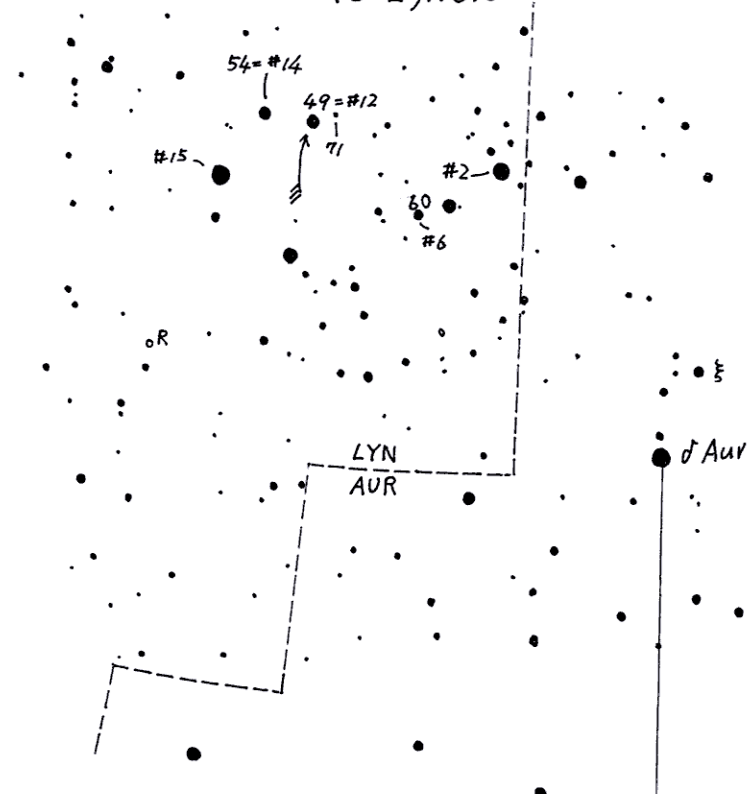

AAVSO (d) Chart

AAVSO (b) Chart

Coordinates for Epoch 1855 N

0631+59 U Lyn

(U Lyncis)

0631+59 U Lyn

Magn. 8.8 ~ 15.0

Period 441 d

Type Mira

Spec M8e

(1950) 6h 36.4m +59° 55'

From δ Aur to ULyn 40.5" E, 5° 41' N.

Drawn by Y. Hirasawa 2003 Dec 11