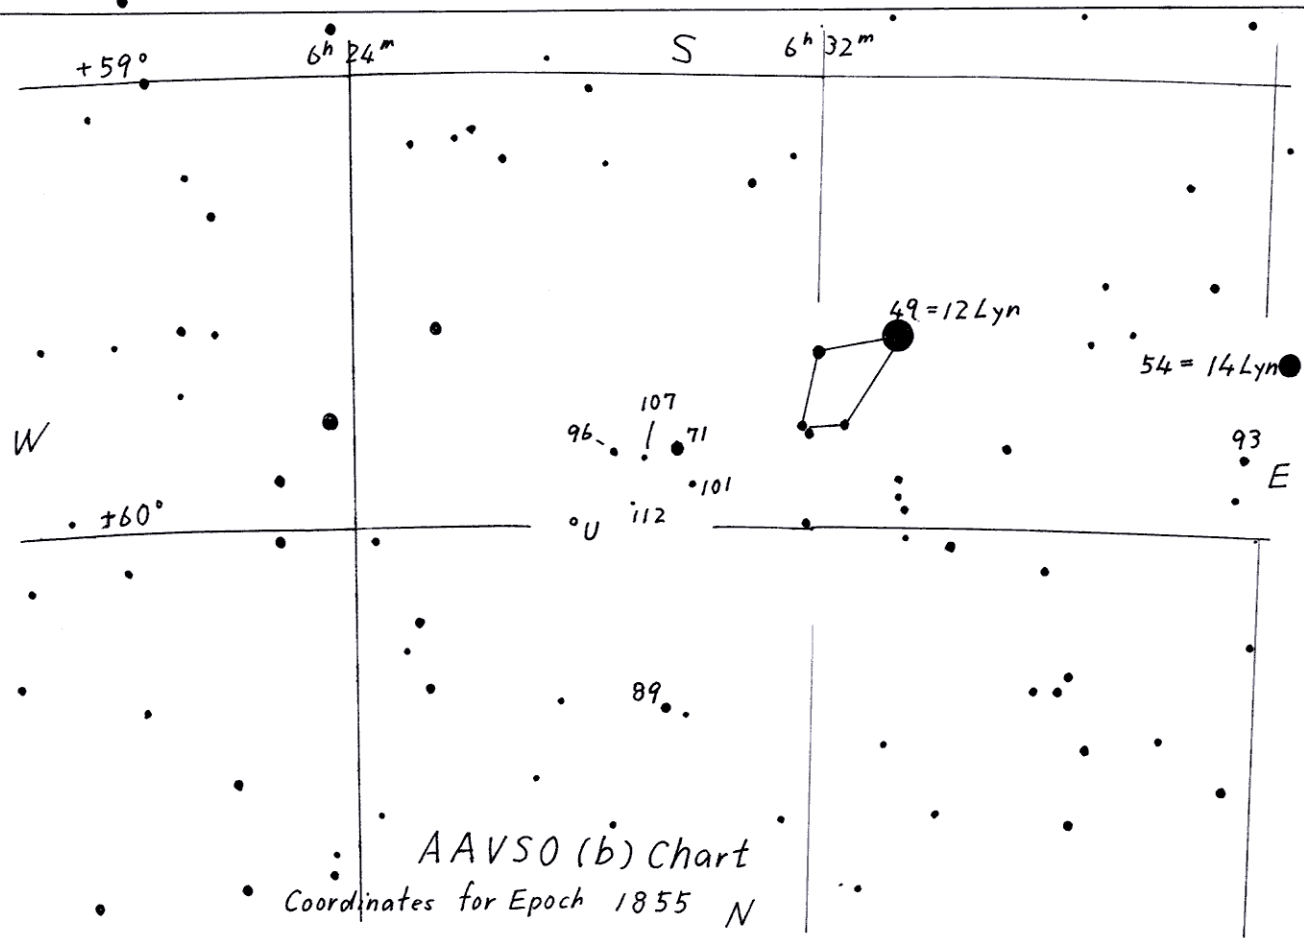

AAVSO (d) Chart

AAVSO (b) Chart

Coordinates for Epoch 1855 N

0631+59 U Lyn

(U Lyncis)

0631+59 U Lyn

Magn. 8.8 ~ 15.0

Period 441 d

Type Mira

Spec M8e

(1950) 6h 36.4m +59° 55'

From δ Aur to ULyn 40.5" E, 5° 41' N.

Drawn by Y. Hirasawa 2003 Dec 11