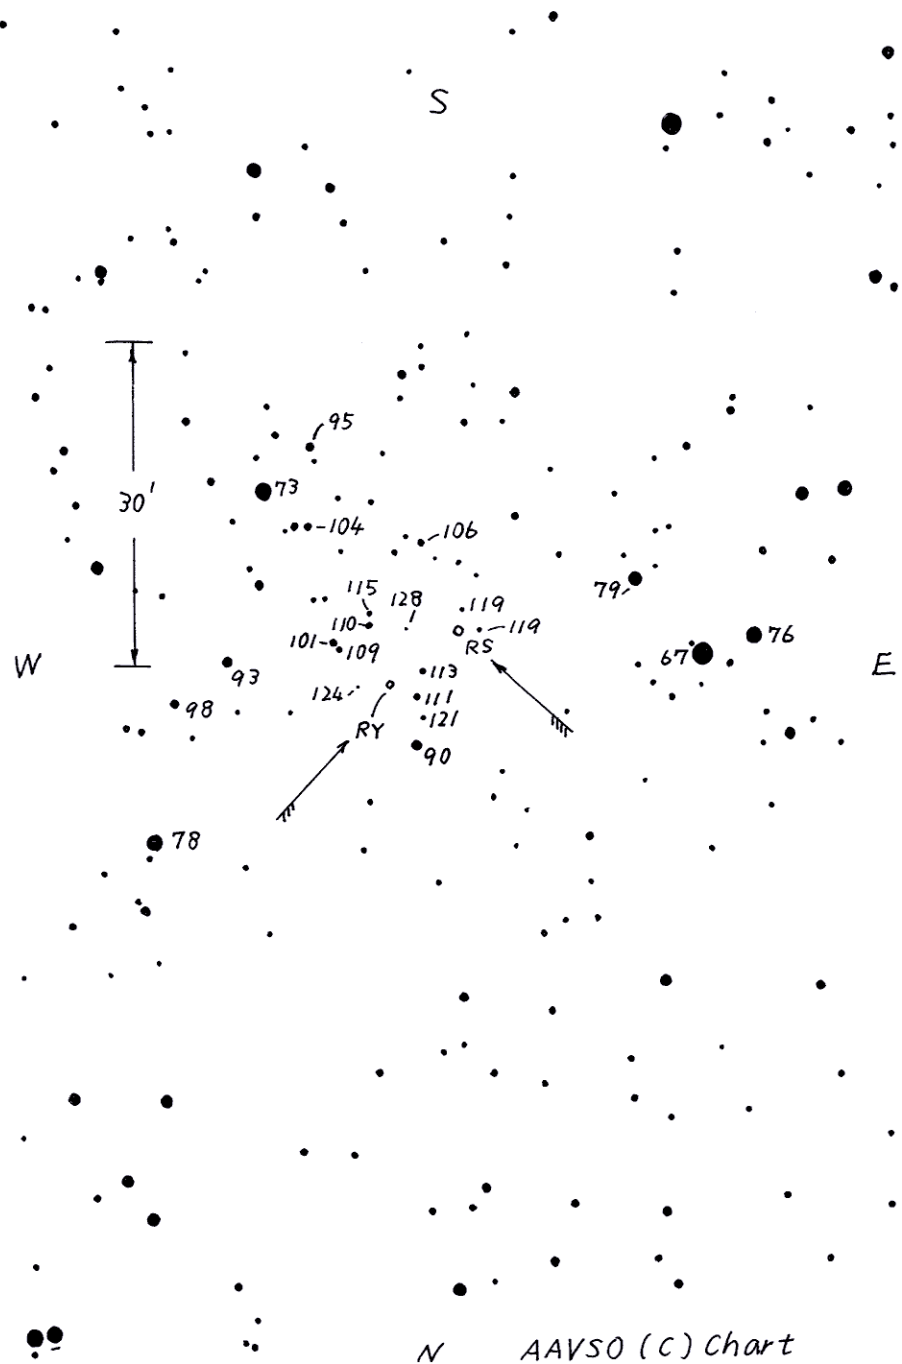

2208+43A RS Lac (RS Lacertae)

Magn. 9.5 ~ 12.5

Period 237^d

Type SR

Spec. K0

(2000) 22^h12^m52^s + 43°44.9'

2208+43B RY Lac

Magn. 11.5 ~ 12.5

Period 122^d

Type SR

Spec. M6

(2000) 22^h12^m16^s + 43°50.5'

AAVSO (C) Chart