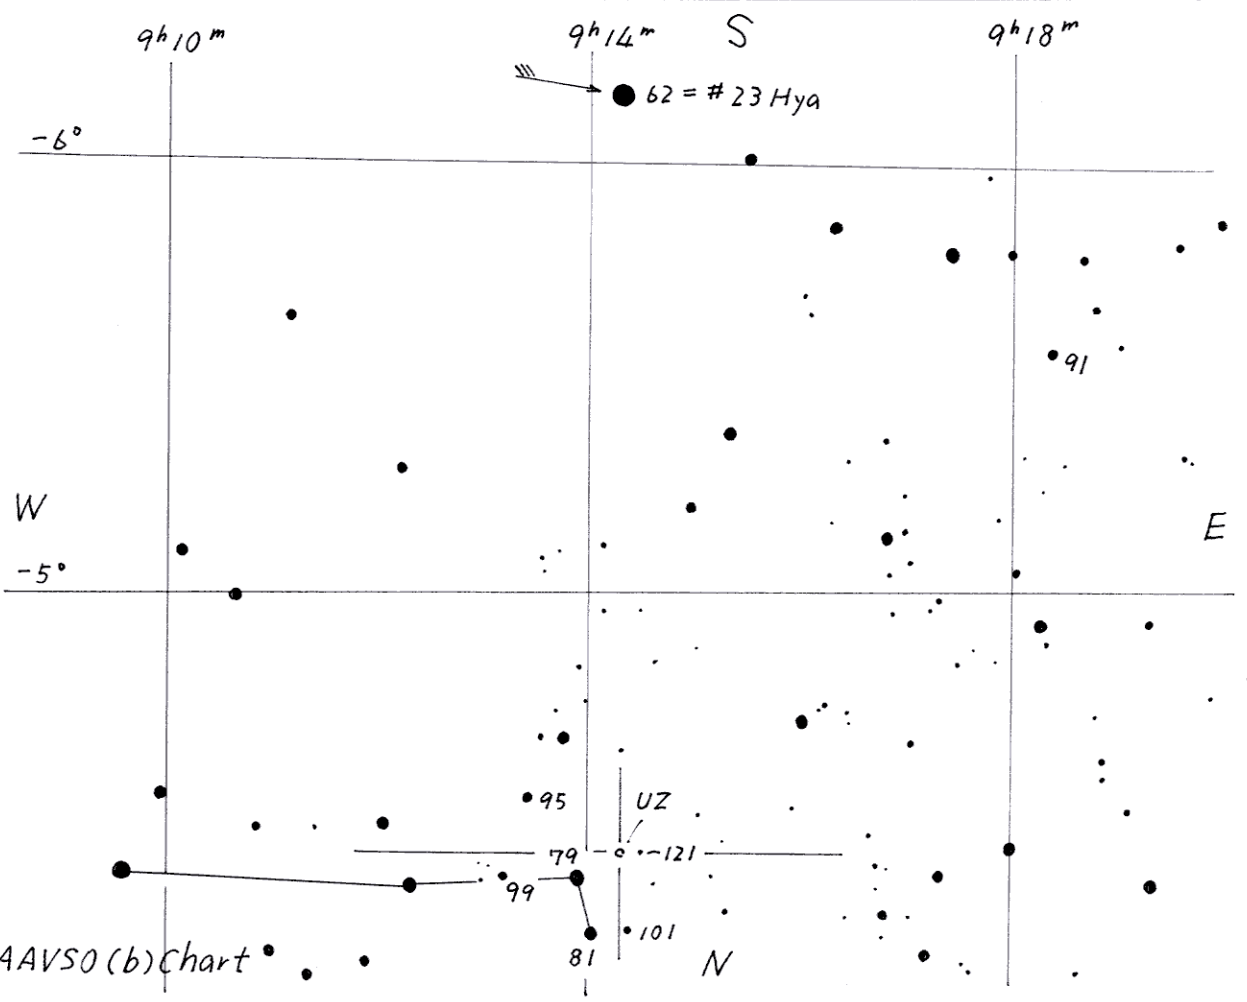

0911-04 UZ Hya (UZ Hydrae)  
 Magn. 8.8 ~ 14.0 v  
 Period 261d?  
 Type Mira  
 (2000) 09h 16m 46s -04° 36.1'

Drawn. by Y. Hirasawa 2003 Nov 11