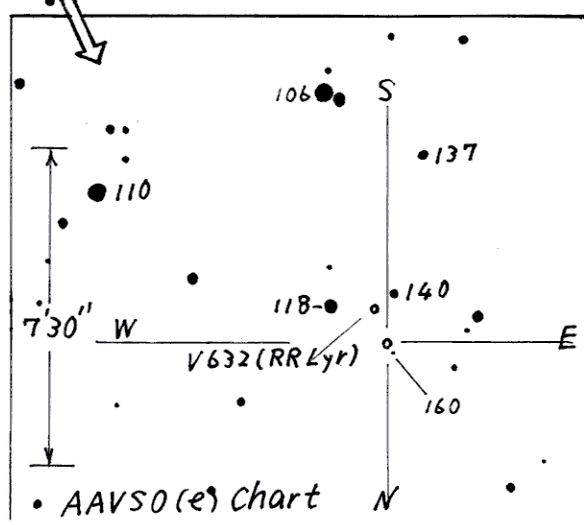

AAVSO (d) chart

2004 Jan 5
 Drawn by Y. Hirasawa

AAVSO (e) chart

1626+23 DO Her (DO Herculis)
 Magn. 10.8~16.4P
 Period 216.28d
 Type Mira
 (2000) 16^h30^m40^s +23°27.0'