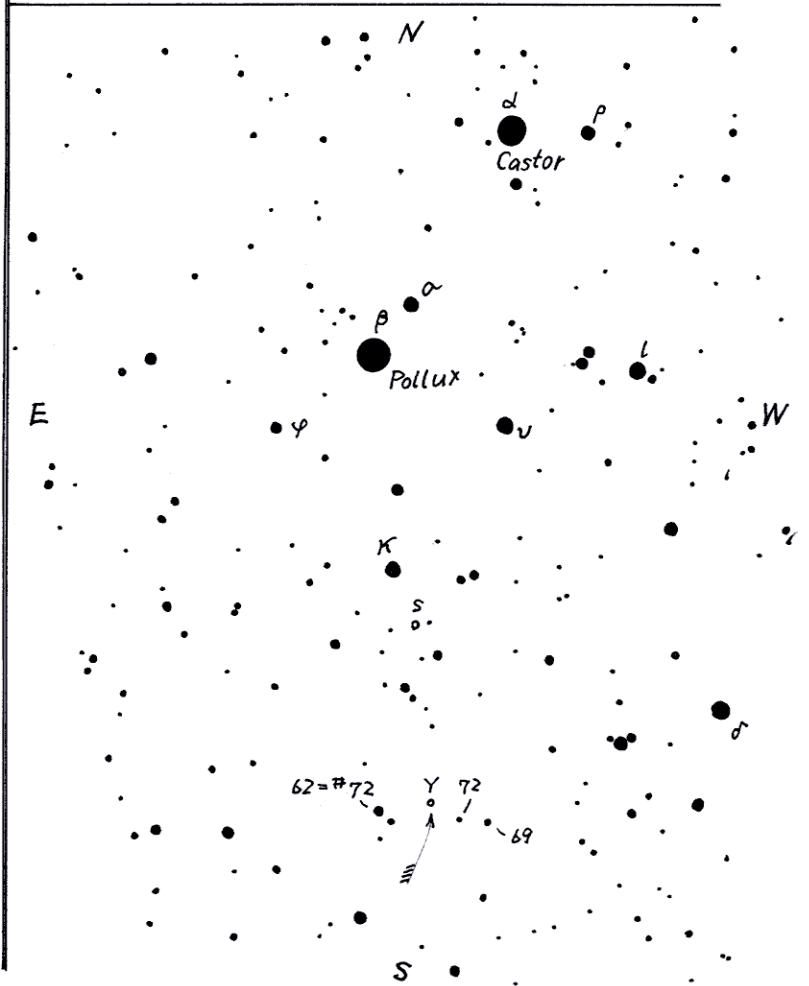

0735+20 Y Gem (Y Geminorum)

Magn. 8.5 ~ 10.0

Period 160d

Type SR

Spec. M6e

(1950) 7h 38.2^m +20° 33'

Drawn by Y. Hirasawa 2004 Jan 3

AAVSO (c) chart N