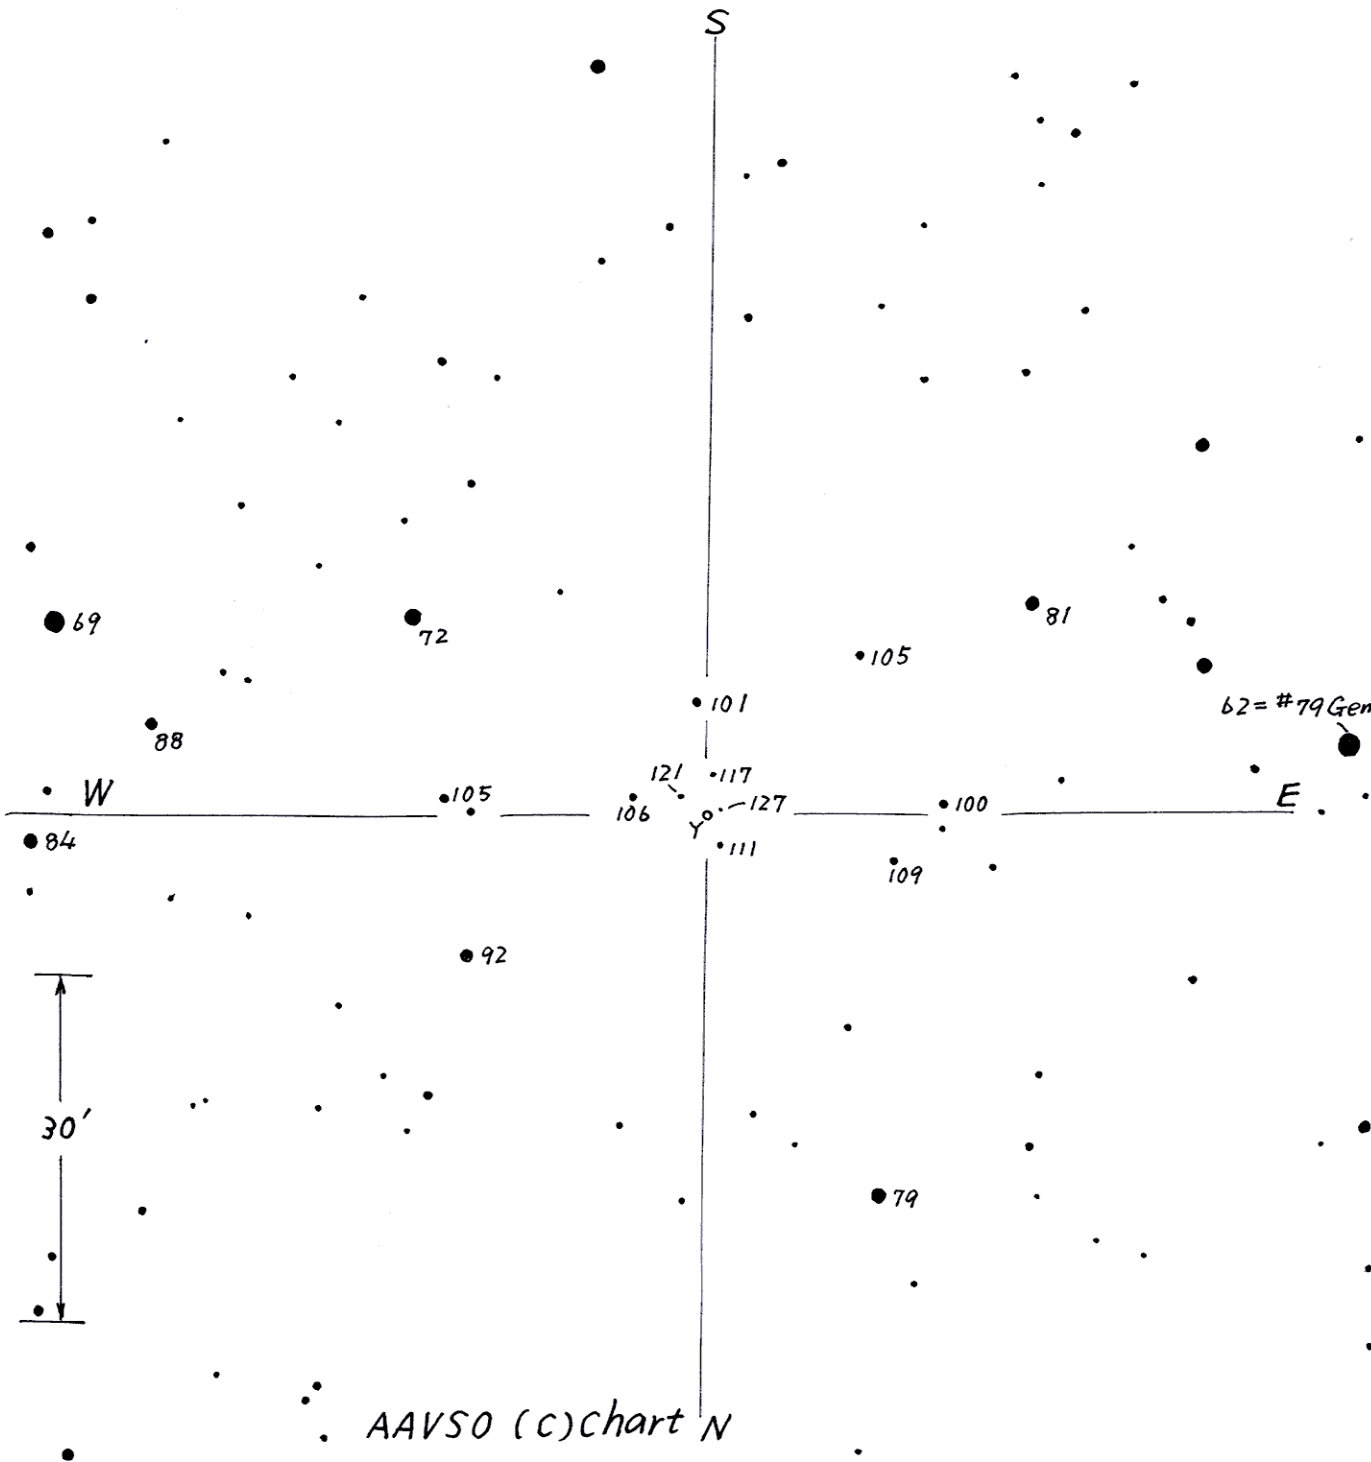

0735+20 Y Gem (Y Geminorum)

Magn. 8.5 ~ 10.0

Period 160d

Type SR

Spec. M6e

(1950) 7h 38.2^m +20° 33'

Drawn by Y. Hirasawa 2004 Jan 3

AAVSO (c) chart N