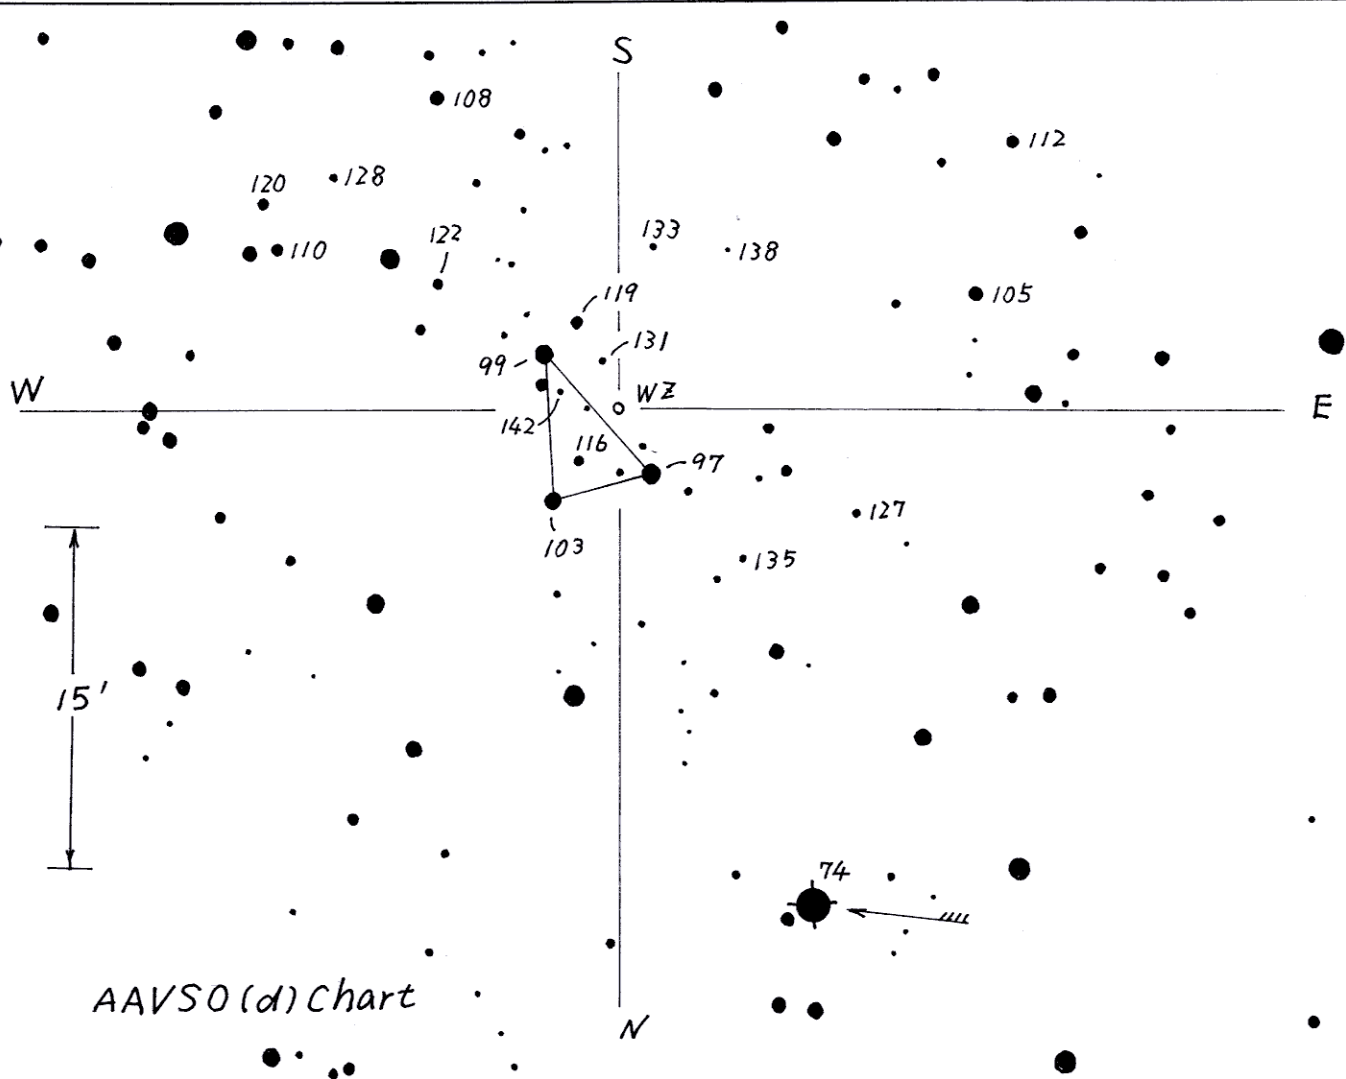

0710+26 WZ Gem (WZ Geminorum)

Magn. 10.5 ~ <15

Period 332d

Type Mira

Spec. M3e

(2000) 07^h16^m36^s +25°59.6'

Drawn. by Y. Hirasawa 2004 Jan 1