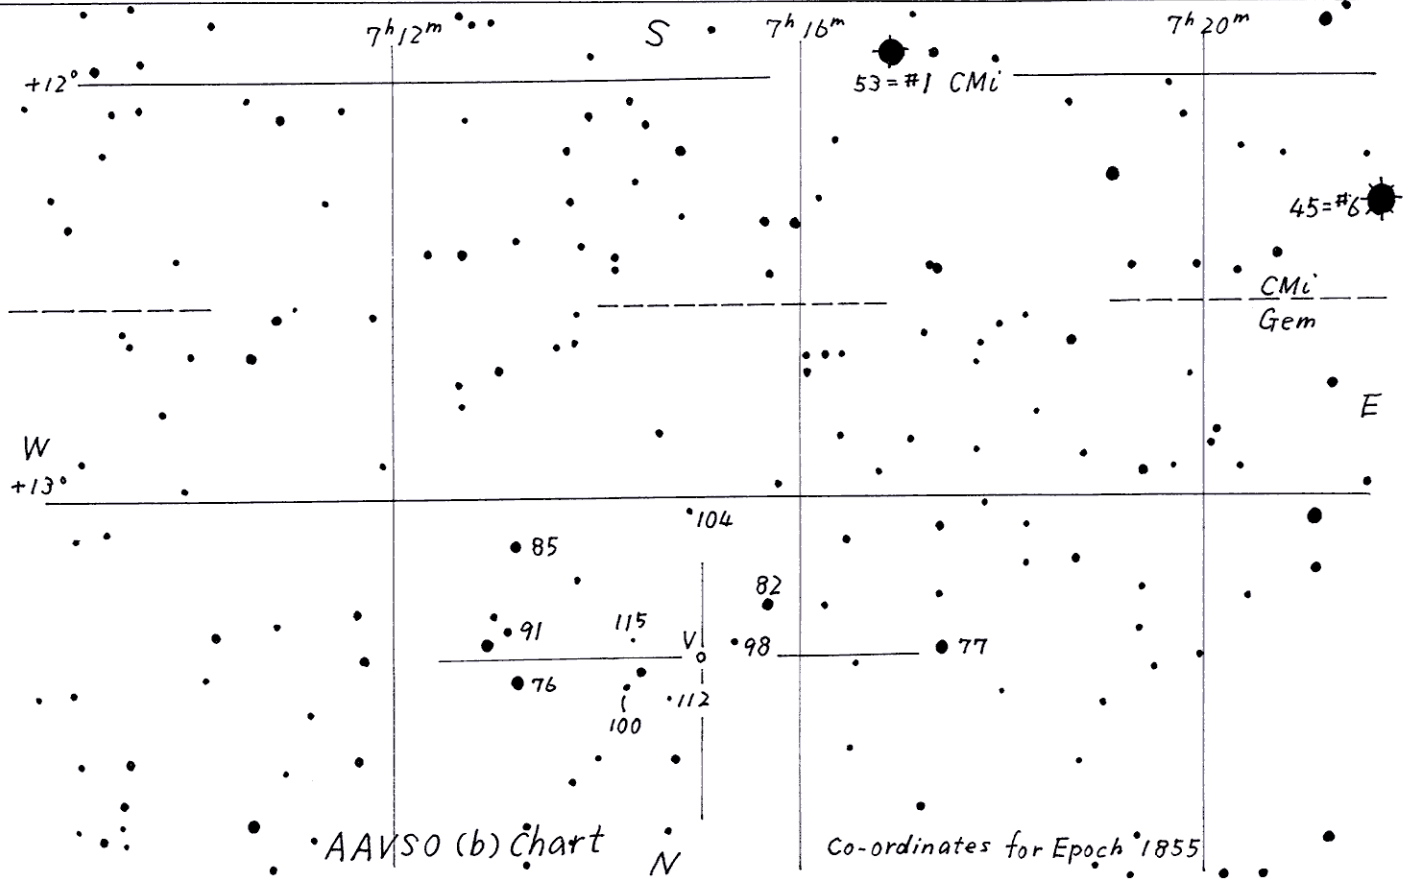

AAVSO (e) chart

0717+13 V Gem (V Geminorum)
 Magn. 8.3 ~ 14.3
 Period 276^d
 Type Mira
 (2000) 07^h23^m10^s + 13°06.5'

Drawn by Y. Hirasawa 2003 Nov 3

AAVSO (b) chart

Co-ordinates for Epoch 1855

CMI MON