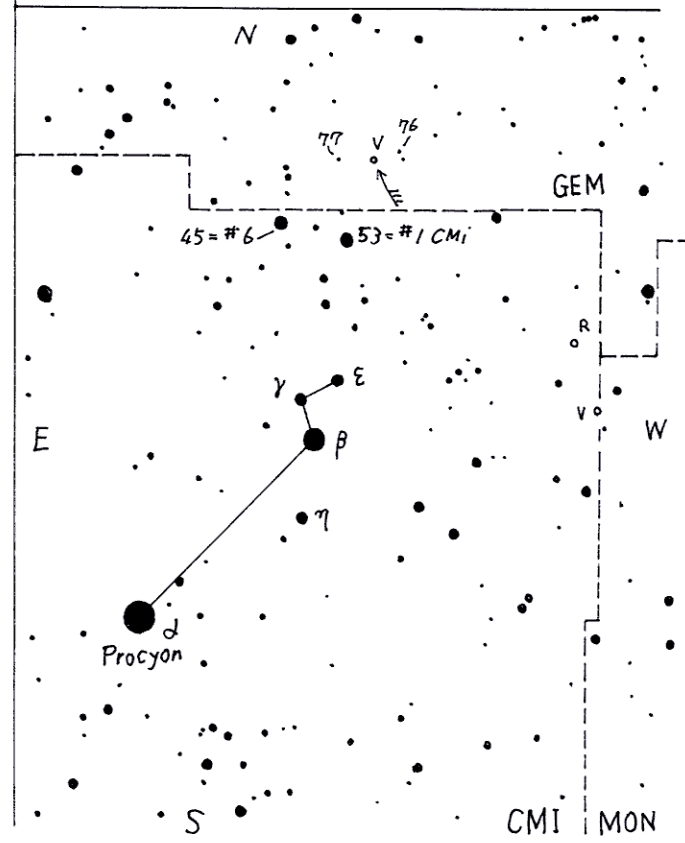

AAVSO (e) chart

0717+13 V Gem (V Geminorum)
 Magn. 8.3 ~ 14.3
 Period 276^d
 Type Mira
 (2000) 07^h23^m10^s + 13°06.5'

Drawn by Y. Hirasawa 2003 Nov 3

AAVSO (b) chart

Co-ordinates for Epoch 1855

CMI MON