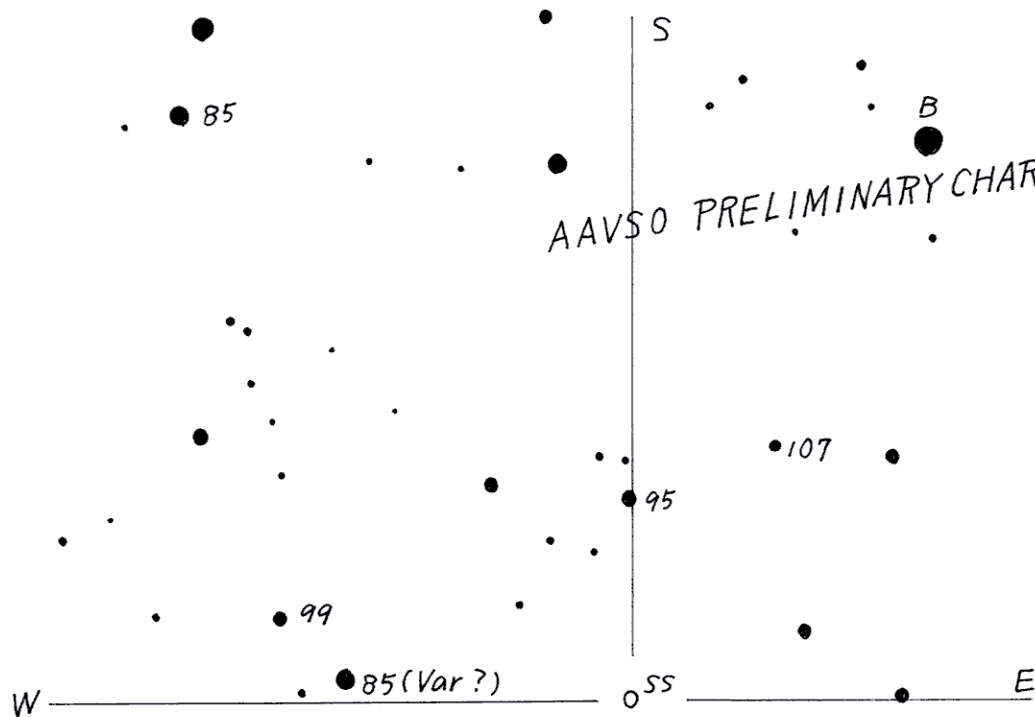

AAVSO PRELIMINARY CHART

0602+22 SS Gem (SS Geminorum)

Magn. 8.5 ~ 9.5

Period 89.3 d

Type RV

Spec. G5 V

(2000) 06h 08m 38s +22° 36.6'

Drawn. by Y. Hirasawa 2003 Nov 23