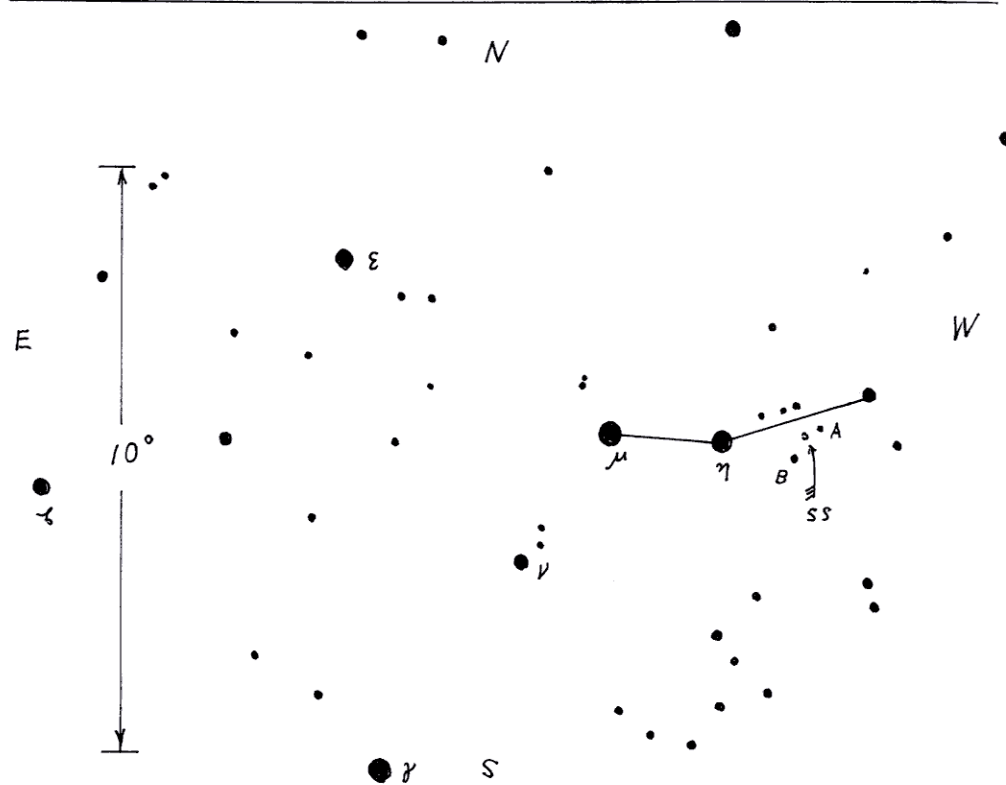

AAVSO PRELIMINARY CHART

0602+22 SS Gem (SS Geminorum)

Magn. 8.5 ~ 9.5

Period 89.3 d

Type RV

Spec. G5 V

(2000) 06h 08m 38s +22° 36.6'

Drawn. by Y. Hirasawa 2003 Nov 23