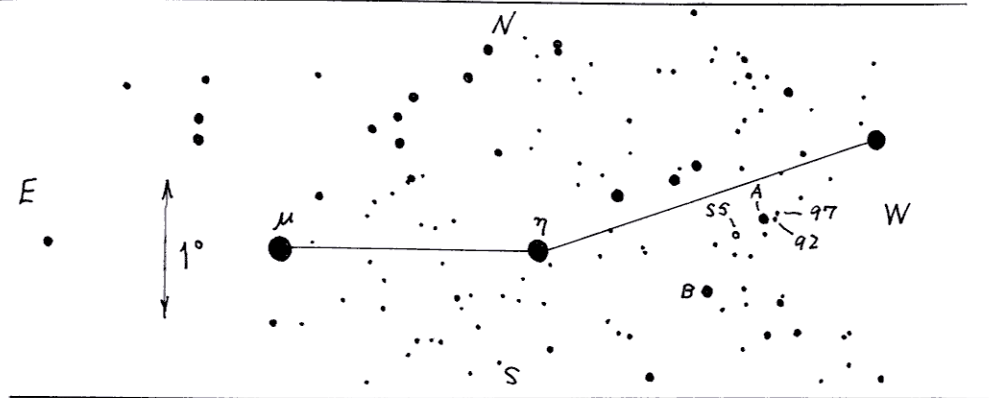

AAVSO PRELIMINARY CHART

0602+22 SS Gem (SS Geminorum)

Magn. 8.5 ~ 9.5

Period 89.3 d

Type RV

Spec. G5 V

(2000) 06h 08m 38s +22° 36.6'

Drawn. by Y. Hirasawa 2003 Nov 23