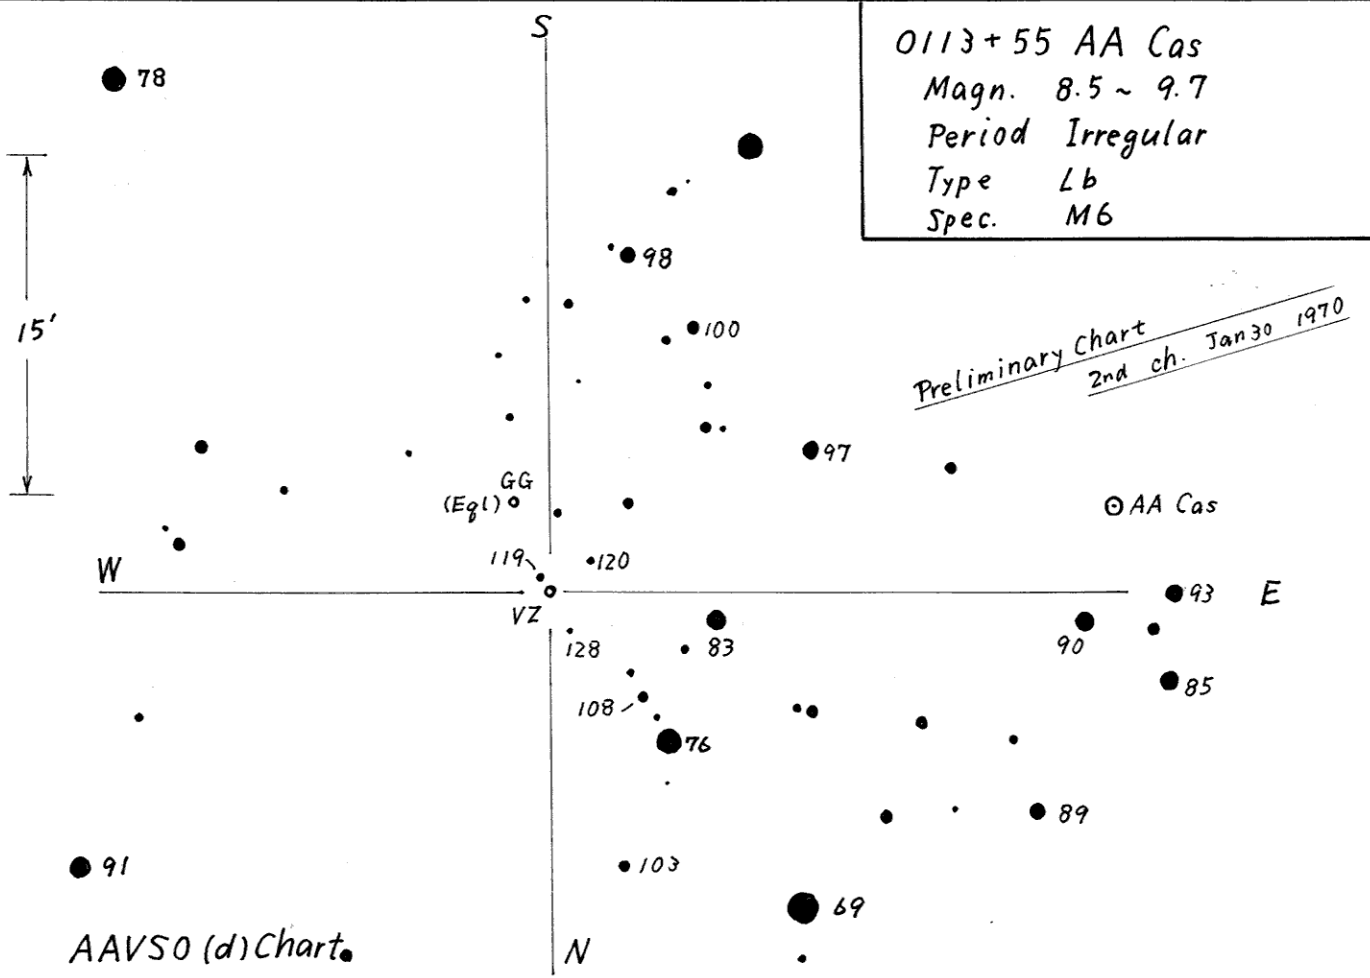

Preliminary Chart  
Drawn. Apr 1984

AAVSO (e) Chart

0110+55 A VZ Cas (VZ Cassiopeiae)  
 Magn. 9.3 ~ 13.3 P  
 Period 169<sup>d</sup>  
 Type Mira  
 Spec. M0e  
 (2000) 01<sup>h</sup>16<sup>m</sup>24<sup>s</sup> +50°23.9'

Drawn by Y. Hirasawa 2003 Dec 30

Preliminary Chart  
2nd ch. Jan 30 1970

0113+55 AA Cas  
 Magn. 8.5 ~ 9.7  
 Period Irregular  
 Type Lb  
 Spec. M6

AAVSO (d) Chart.