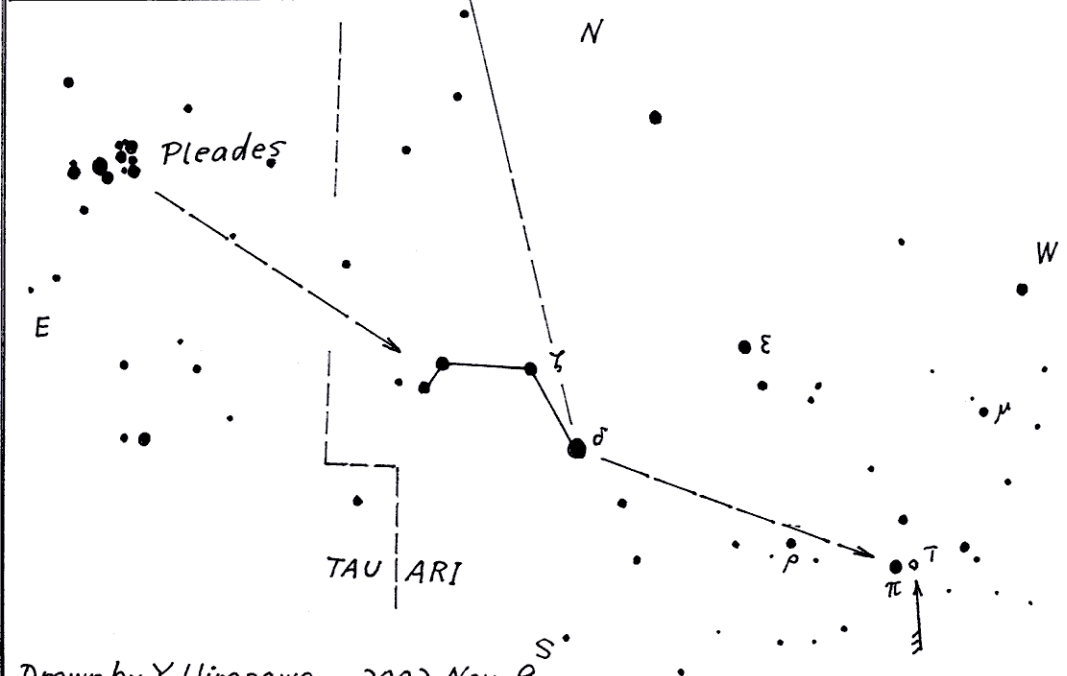

88 = Var? NTKV 46

0242+17  $\downarrow$  Ari (Arietis)  
 Magn. 8.3 ~ 10.9  
 Period 313 d  
 Type SRA

(2000) 02<sup>h</sup>48<sup>m</sup>19<sup>s</sup> +17°30.8'

N Coordinates for Epoch 1855 Drawn by Y. Hirasawa 2003 Nov 9.