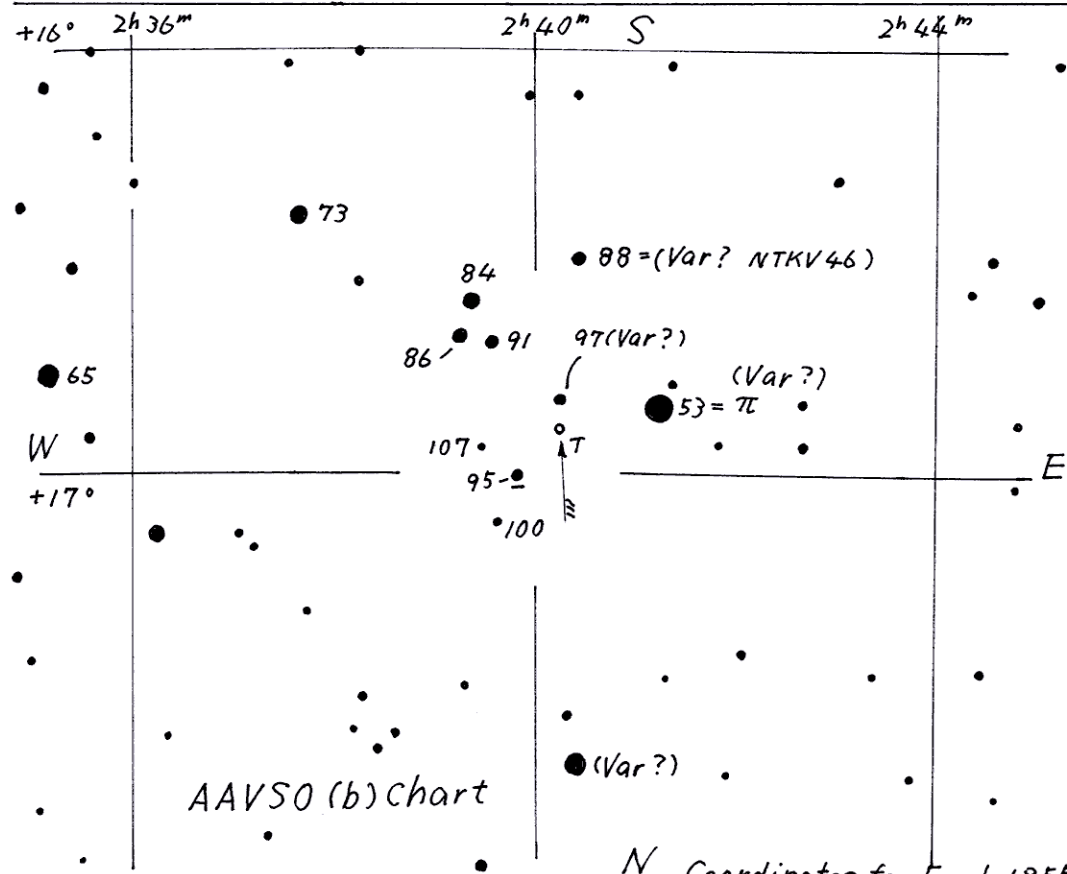

88 = Var? NTKV 46

0242+17  $\downarrow$  Ari (Arietis)  
 Magn. 8.3 ~ 10.9  
 Period 313 d  
 Type SRA

(2000) 02<sup>h</sup>48<sup>m</sup>19<sup>s</sup> +17°30.8'

N Coordinates for Epoch 1855 Drawn by Y. Hirasawa 2003 Nov 9.