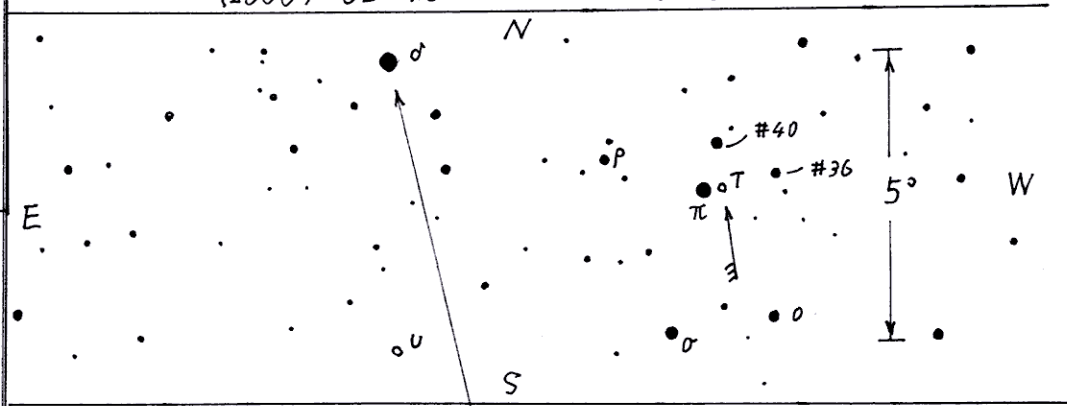

88 = Var? NTKV 46

0242+17  $\downarrow$  Ari (Arietis)  
 Magn. 8.3 ~ 10.9  
 Period 313 d  
 Type SRA

(2000) 02<sup>h</sup>48<sup>m</sup>19<sup>s</sup> +17°30.8'

N Coordinates for Epoch 1855 Drawn by Y. Hirasawa 2003 Nov 9.