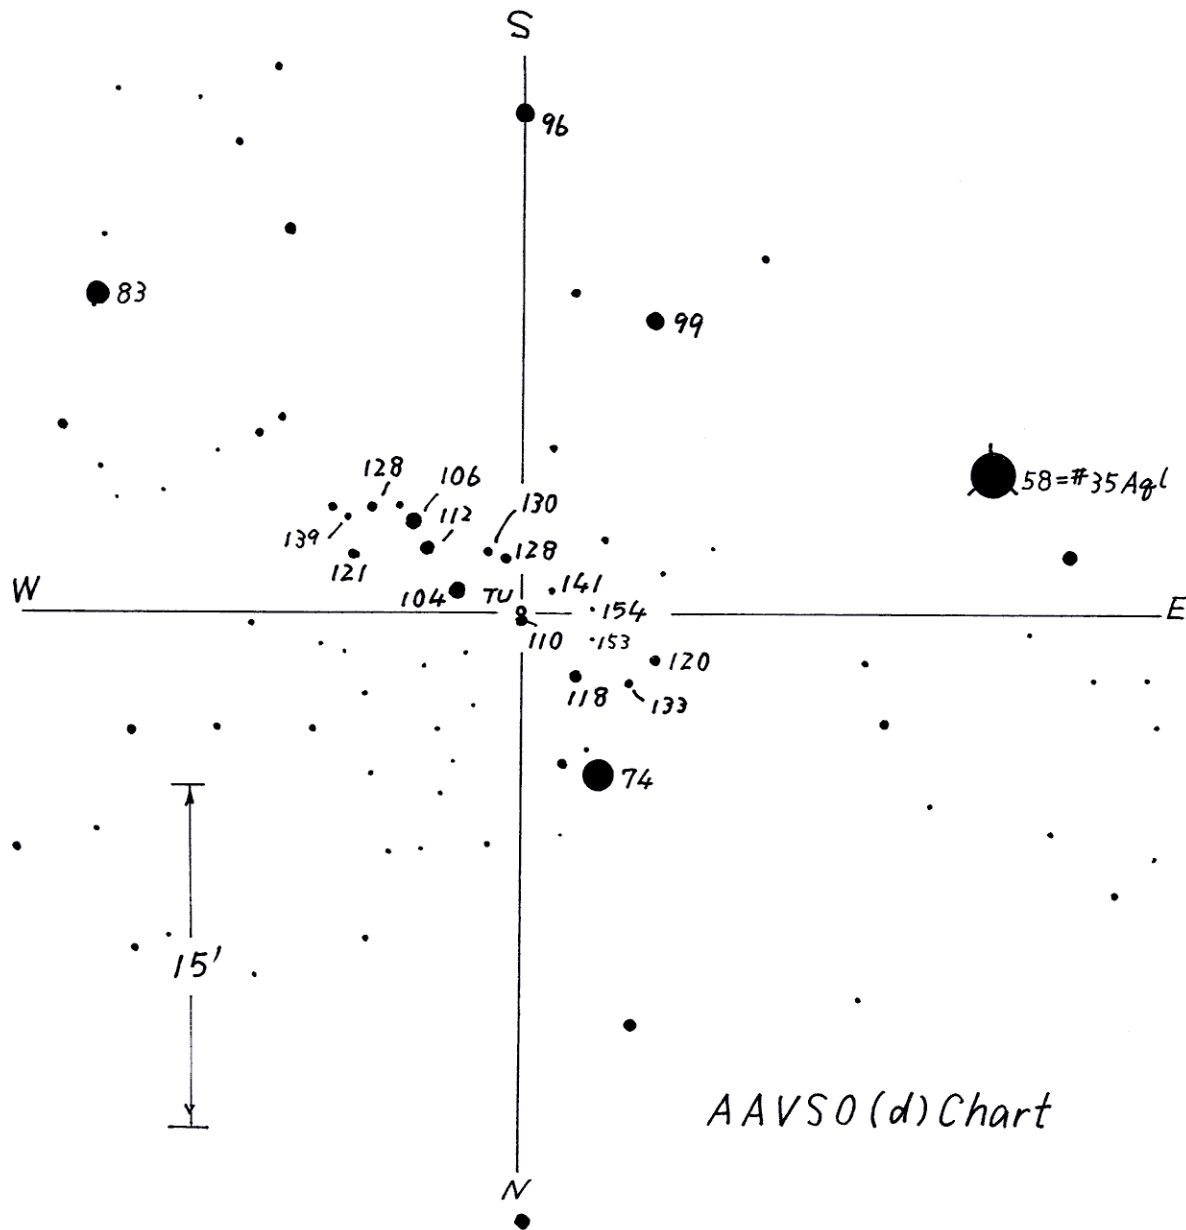

Preliminary Chart (rev'd Apr 1983)

AAVSO (d) Chart

1922 +01 TU Aql (TU Aquilae)

Magn. 8.7 ~ <13.7

Period 271 d

Type Mira

Spec. M4

(2000) 19^h27.6^m +02°02.8'

Drawn by Y. Hirasawa 2003 Dec 24