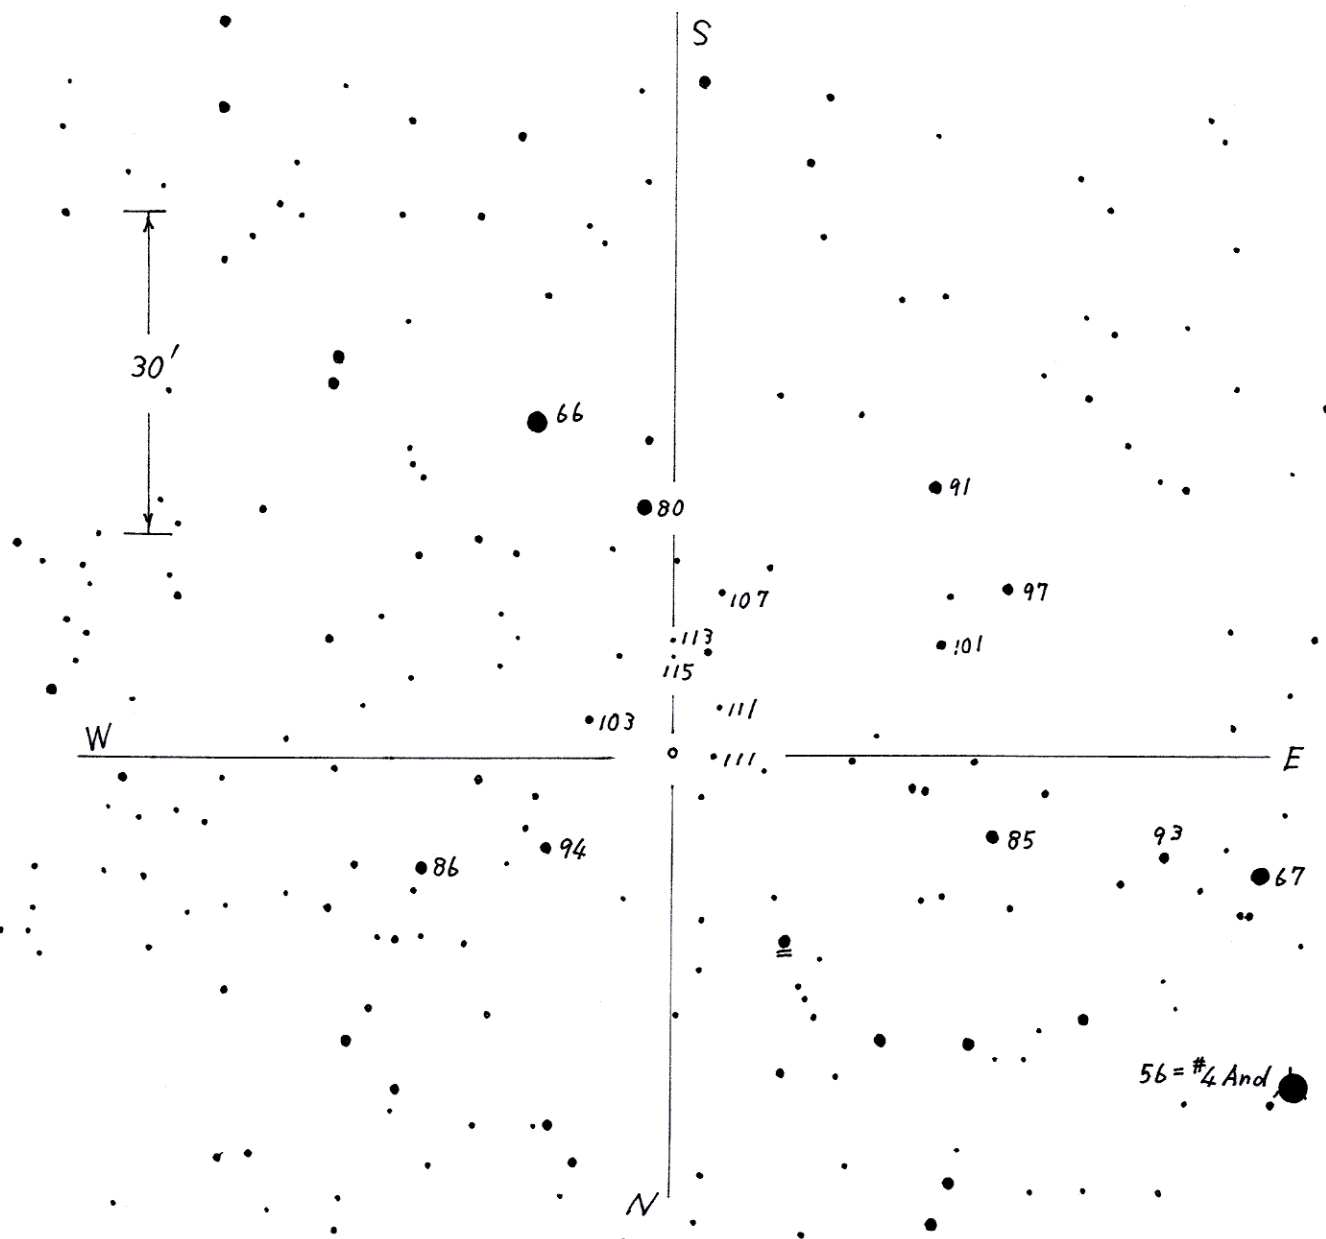

Drawn. by Y. Hirasawa Dec. 7 2003

2257+45 VY And (VY Andromedae)

Magn. 9.5 ~ 11.0
 Period 149d
 Type SR
 Spec. R8

(2000) 23^h01^m49^s +45° 53.1'