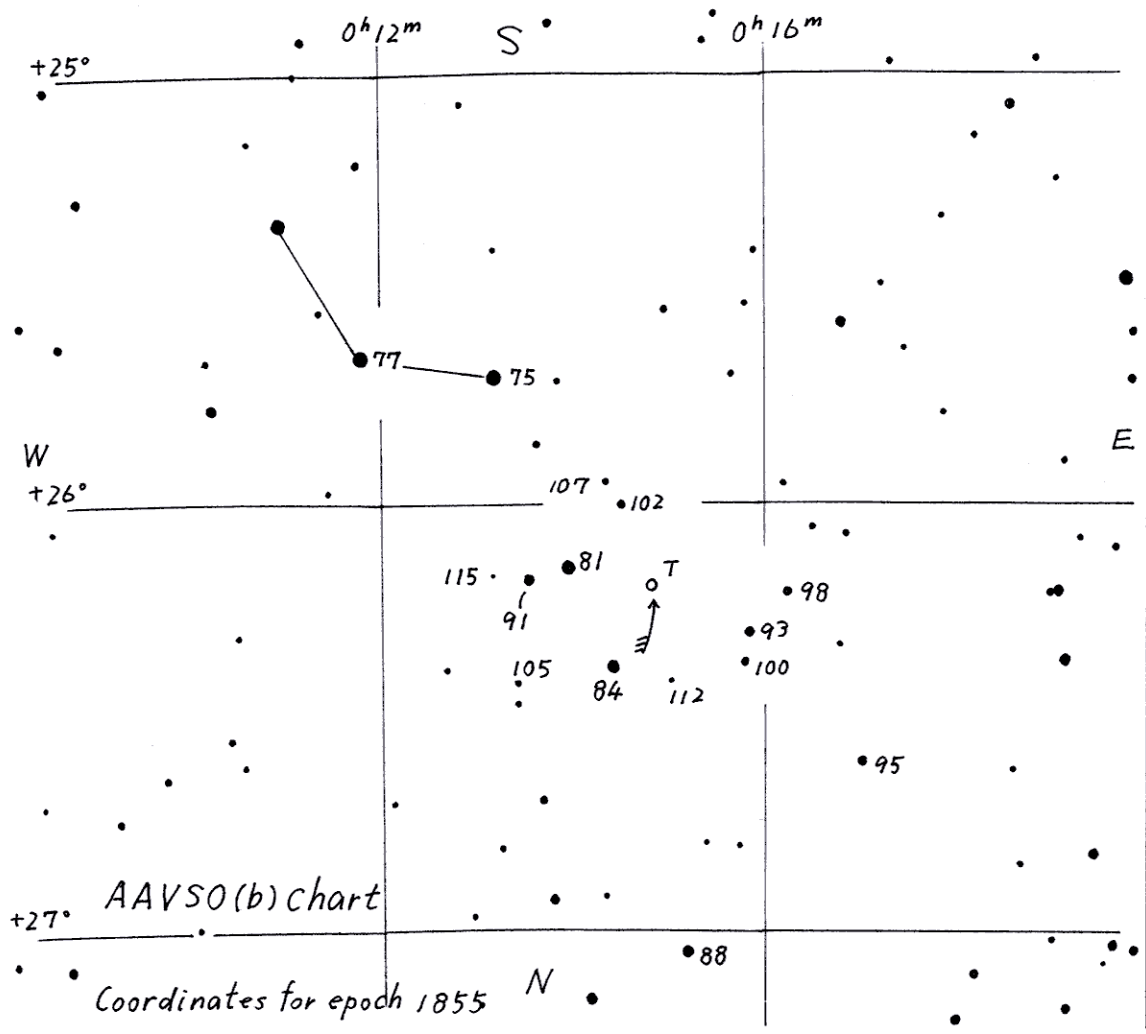

0017+26 T And (Andromedae)  
 Magn. 8.5 ~ 13.8  
 Period 281d  
 Type Mira  
 (2000) 00<sup>h</sup>22<sup>m</sup>22<sup>s</sup> + 26°59.8'

2003 Nov 6  
 Drawn by Y. Hirasawa