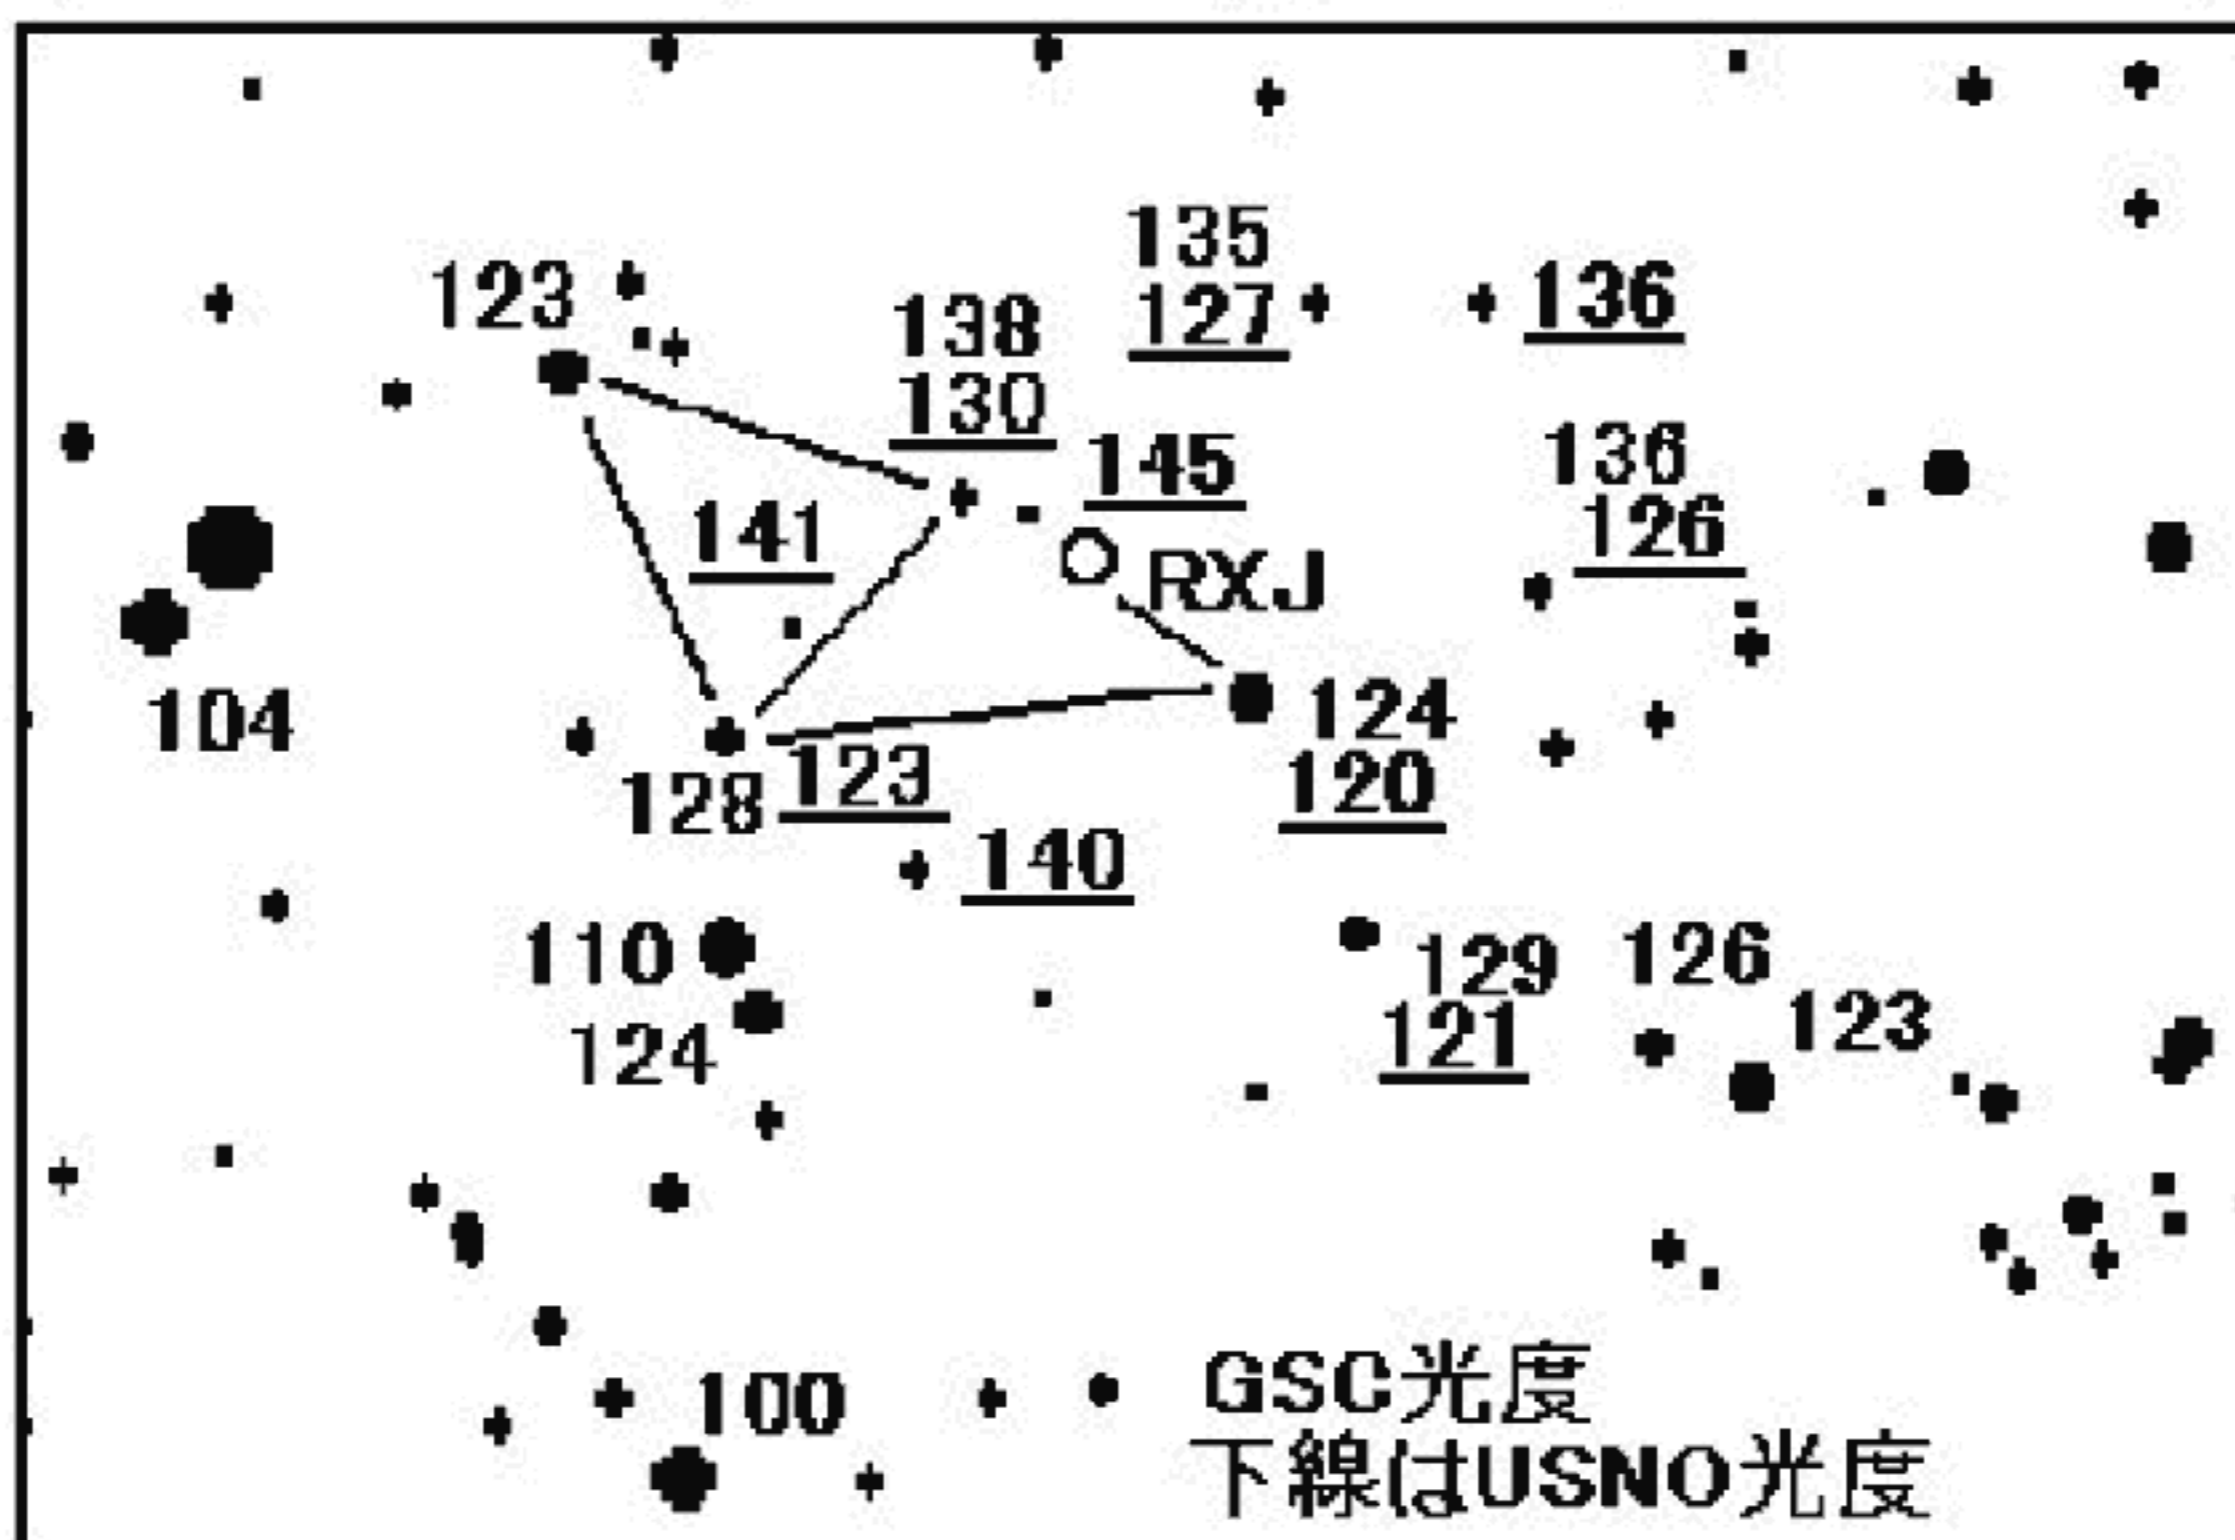

RXJ0640-24

Type:UG

Mag:11-15.4 等

R. A. = 06h40m47s.72

Dec. = $-24^{\circ} 23' 14''.5$ (2000)

made by
Wnt