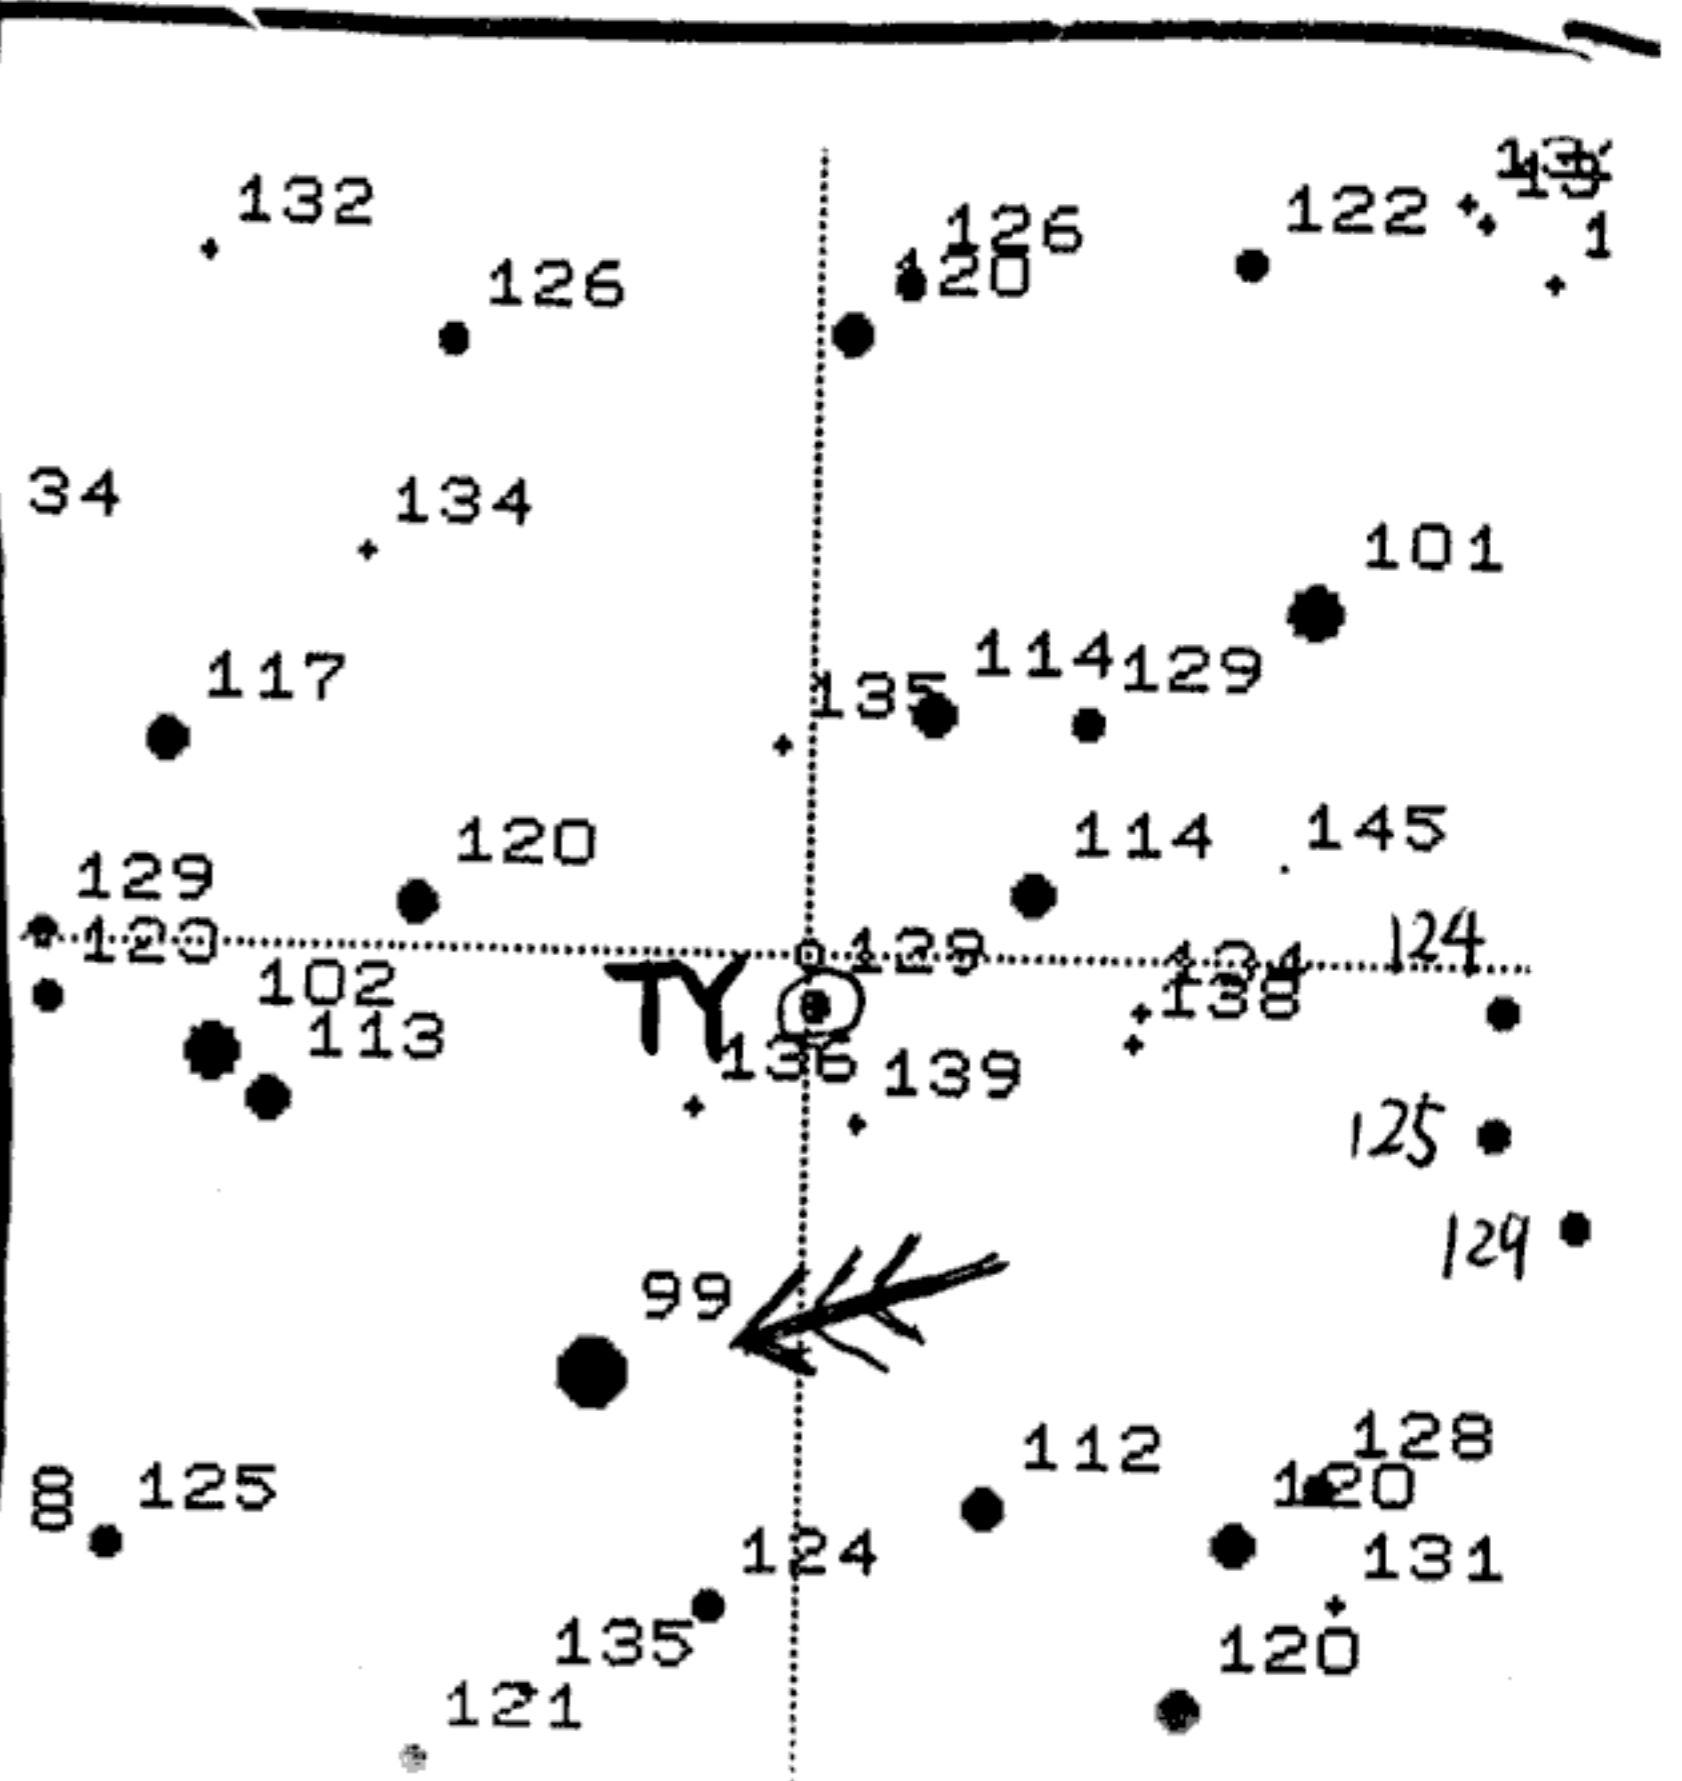

TY Cyg M
 9.0-15.0 349d
 V1110 Cyg M
 14.6-16.6p 266d
 YZ Vul M
 10.7-17.3p 377d

← YZ Vul
 V1110 Cyg
 TY Cyg

GSC光度
 made by Wnt