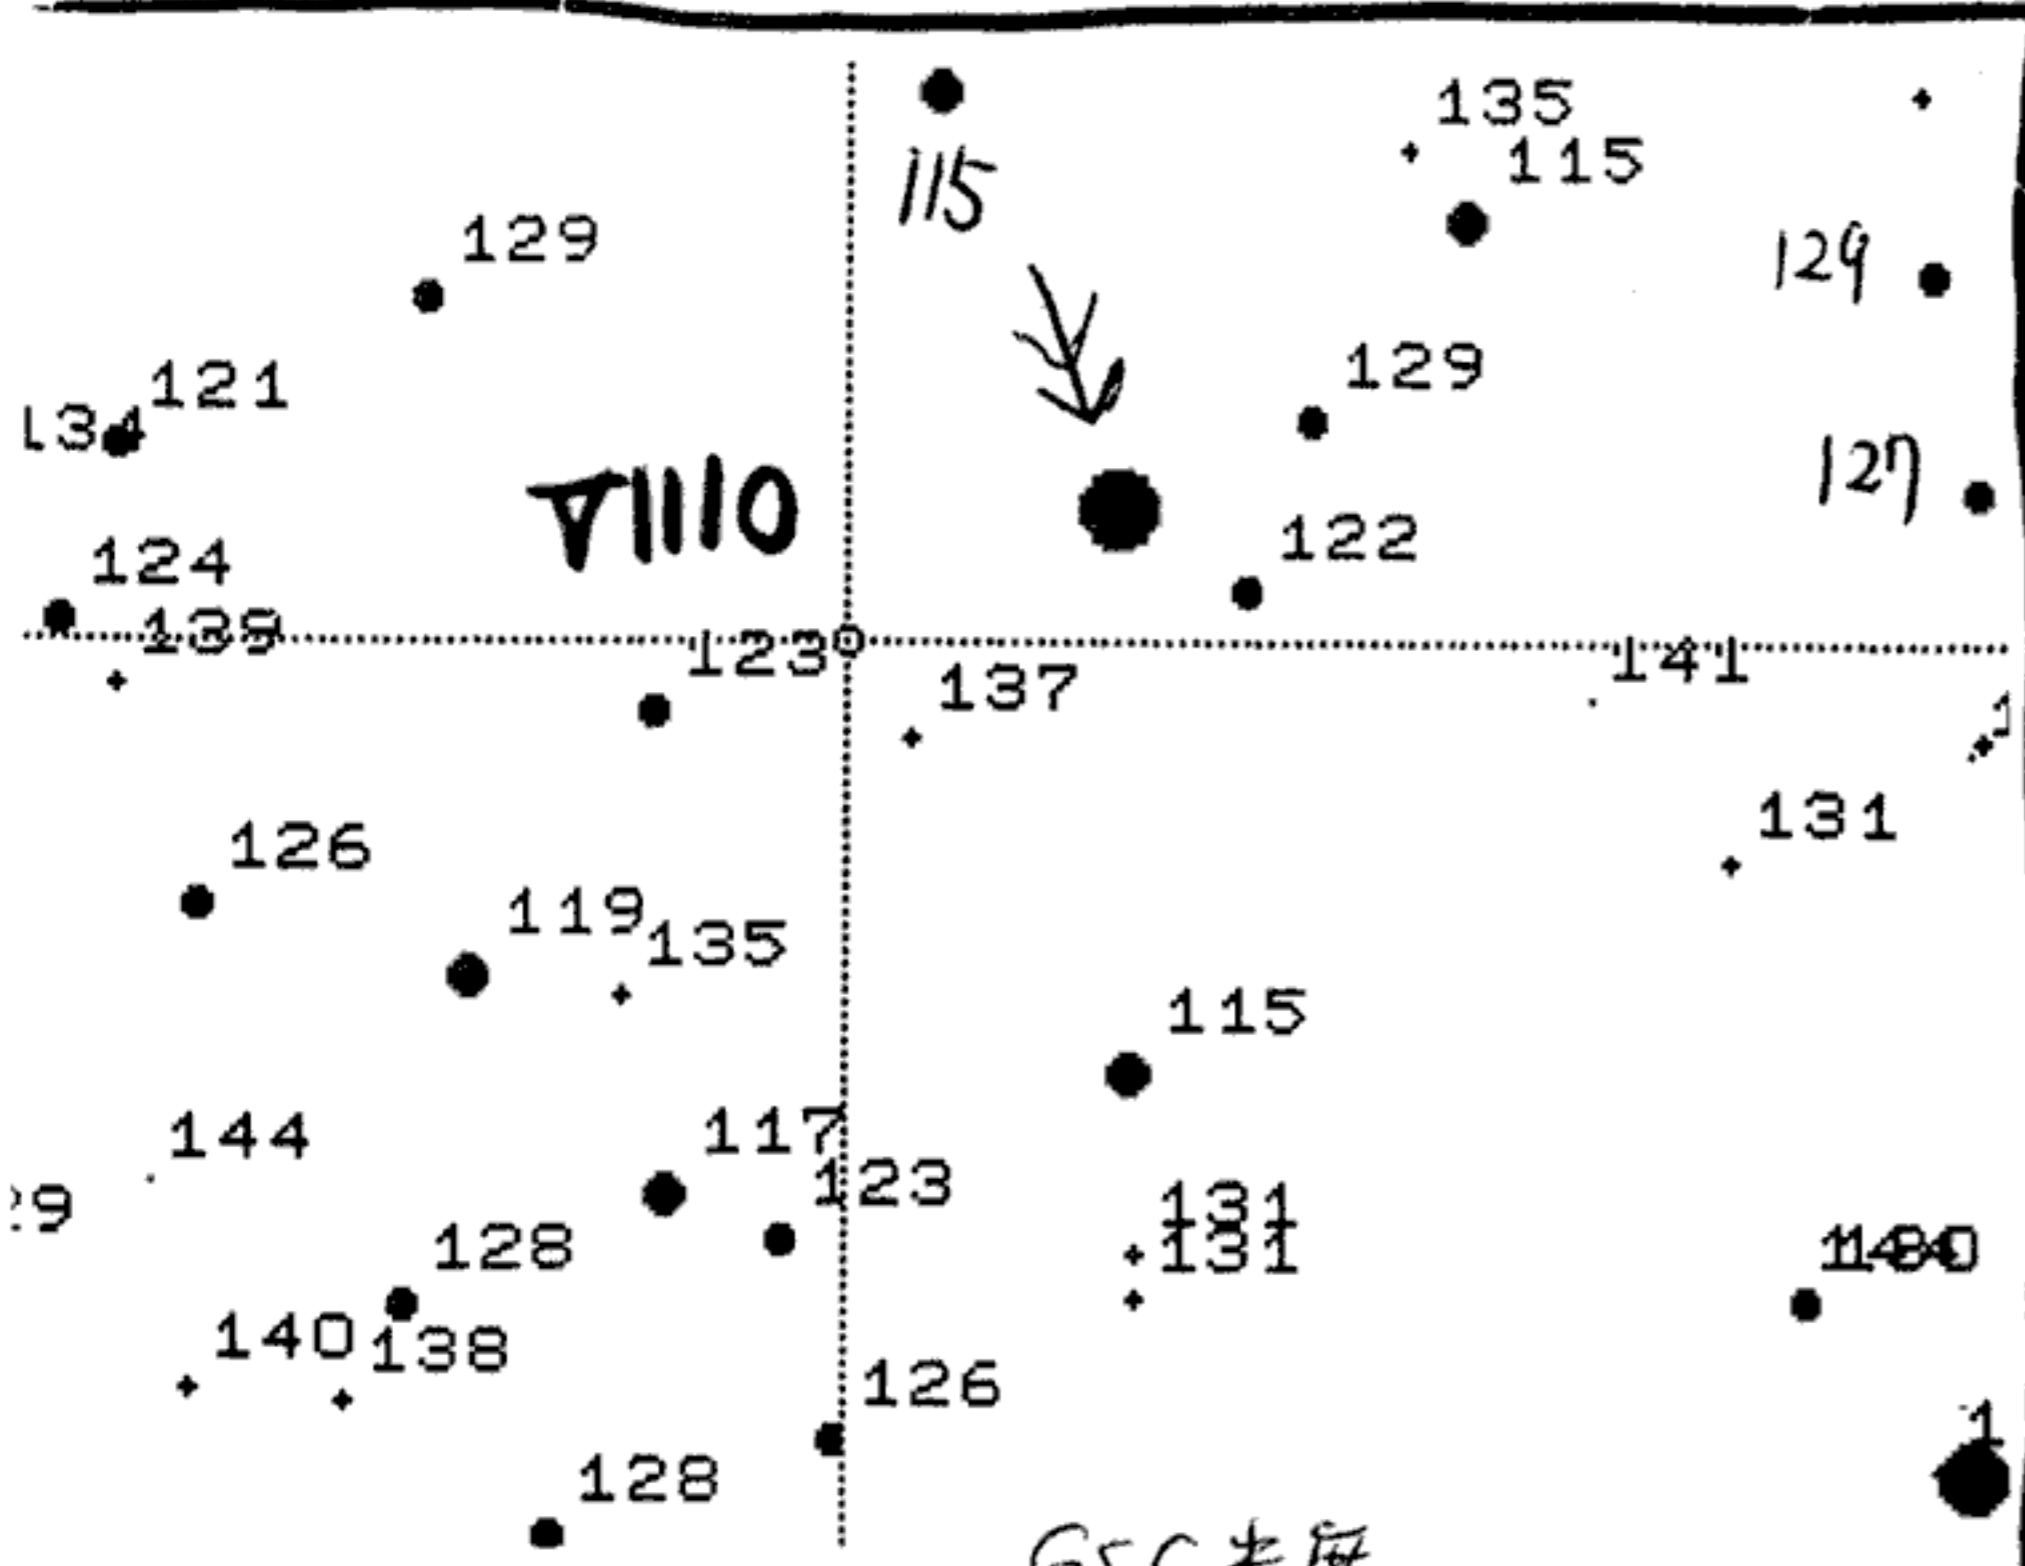

TY Cyg M
 9.0-15.0 349d
 V1110 Cyg M
 14.6-16.6p 266d
 YZ Vul M
 10.7-17.3p 377d

← YZ Vul
 V1110 Cyg
 TY Cyg

GSC光度
 made by Wnt