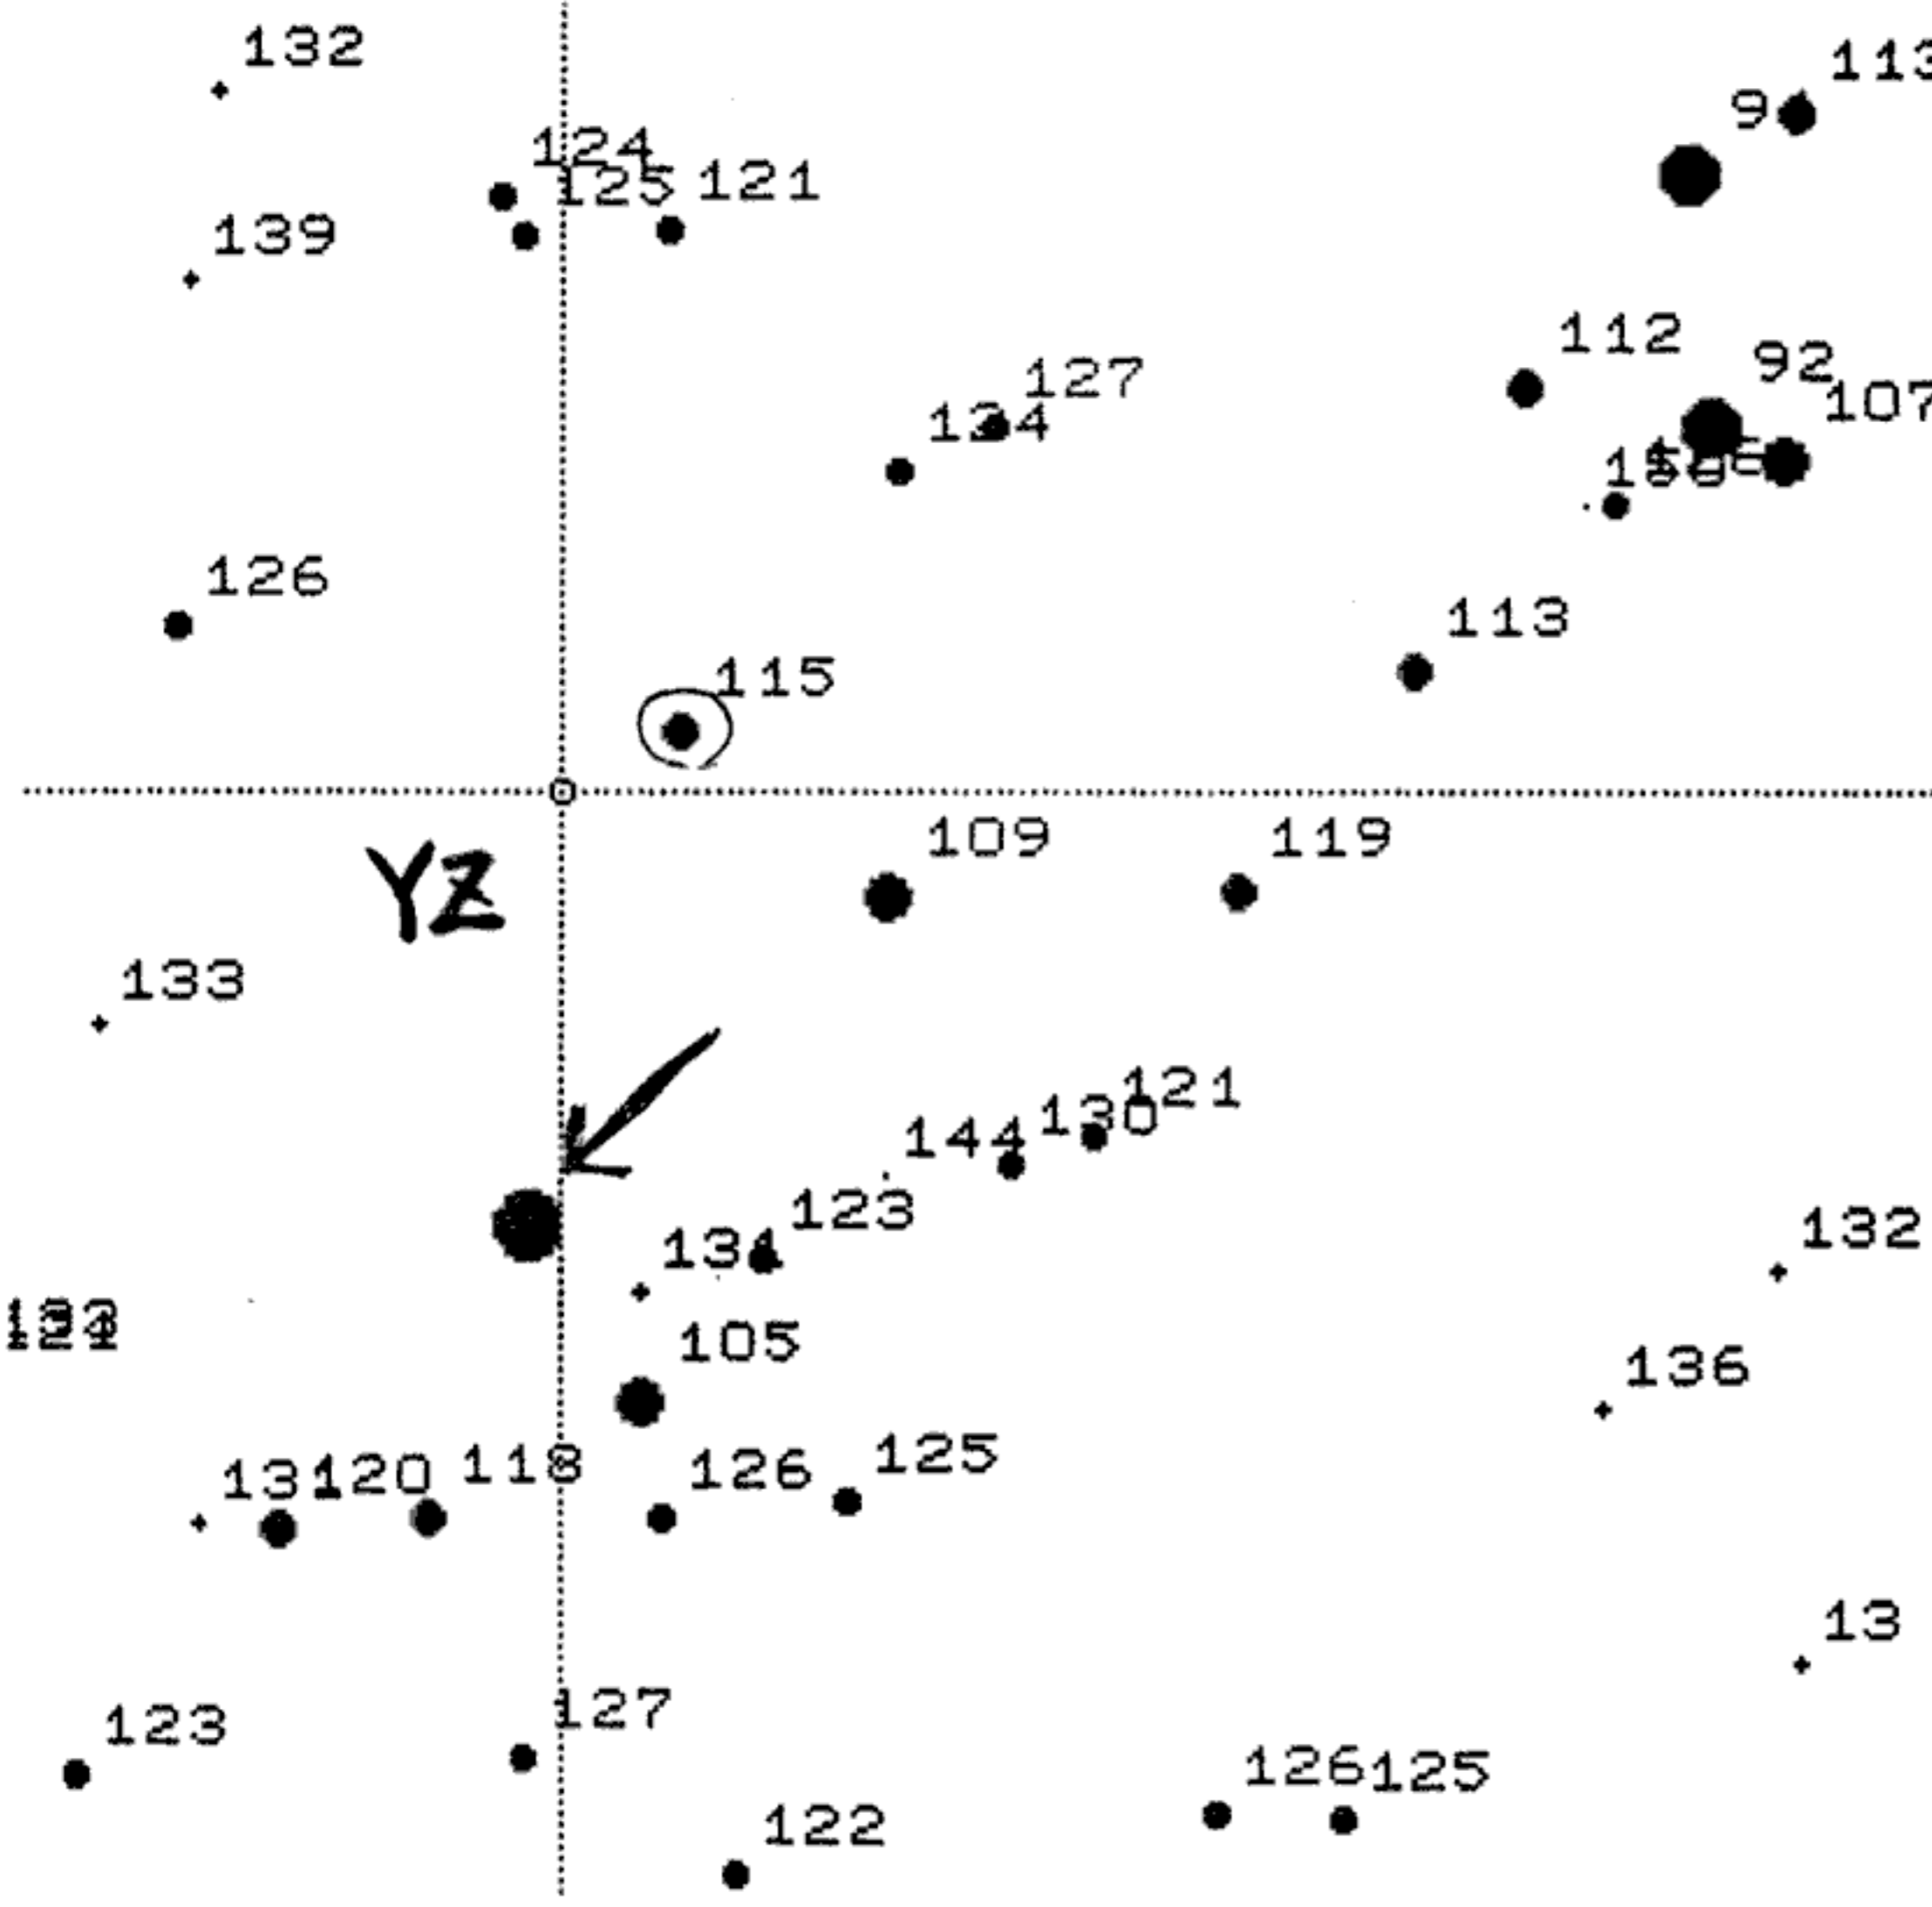

TY Cyg M
 9.0-15.0 349d
 V1110 Cyg M
 14.6-16.6p 266d
 YZ Vul M
 10.7-17.3p 377d

← YZ Vul
 V1110 Cyg
 TY Cyg

GSC光度
 made by Wnt