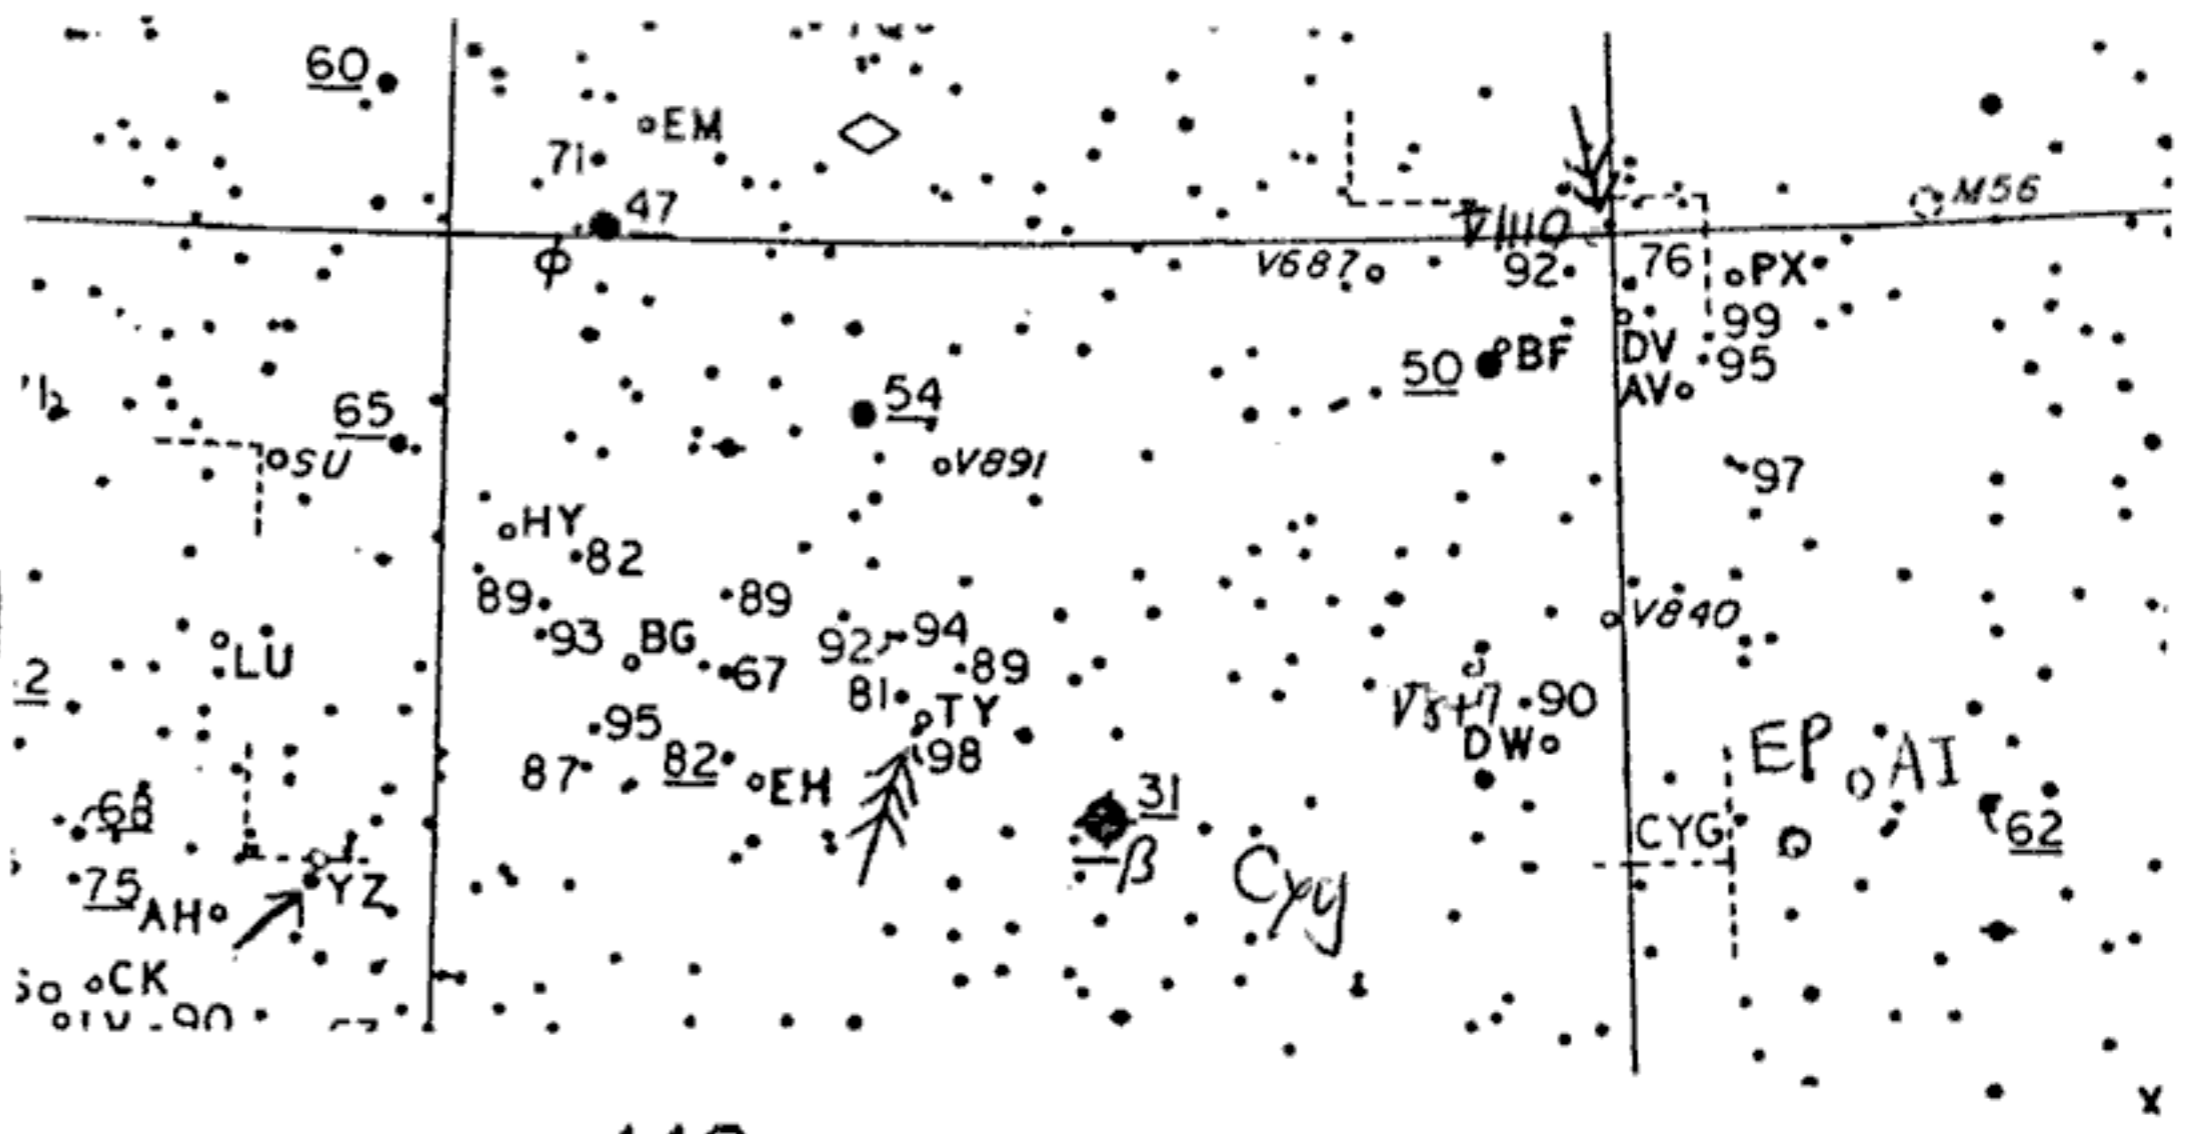

TY Cyg M
 9.0-15.0 349d
 V1110 Cyg M
 14.6-16.6p 266d
 YZ Vul M
 10.7-17.3p 377d

← YZ Vul
 V1110 Cyg
 TY Cyg

GSC光度
 made by Wnt